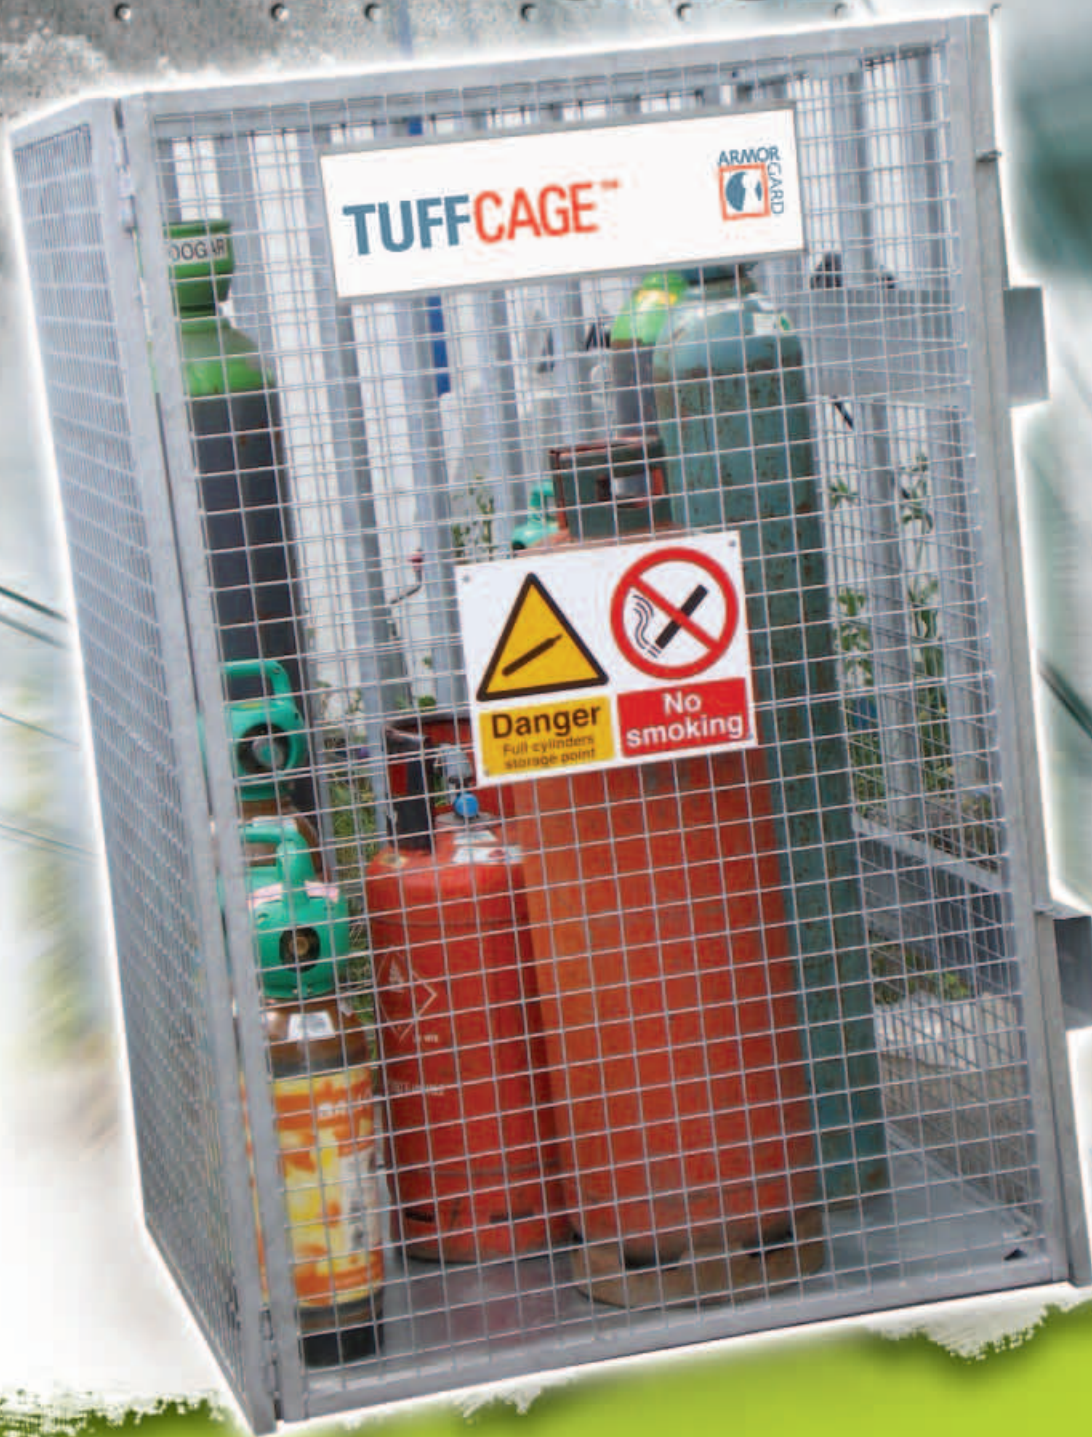

NEW

TUFFCAGE™

TUFFCAGE™

ARMORGARD
security products

THE NEW, GALVANISED, FULLY COLLAPSIBLE GAS CAGE...

Secure, Solid, Sturdy, Heavy Duty Construction - With no detachable parts.