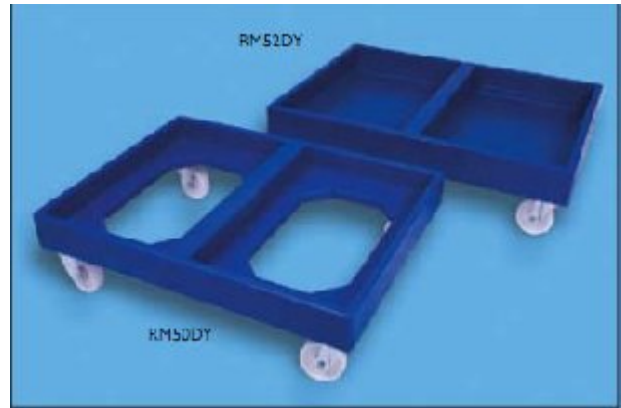

# FOOD GRADE PRODUCTS

**Double & Single Dollies**

- Solid and open deck options
- Suit all euro 600 x 400 containers stacking or stack-nest
- Any quantity in any colour

- RM50DY open deck double dolly- overall dim.830 x 600
- RM52DY closed deck double dolly - overall dim.910 x 660

- To suit containers up to 640 x 385mm based including 10083 attached lid container, M118,RB15506 and AT704604 containers

- To suit containers upto 645x 395mm base including DH740002 tray

Product Code	External L x W x H	L x W x H	Tray Code	Standard Colours
RM75DY	685 X 430 762x457x92	640X 385 715x412x72		

**Products Designed For Your Application**

- Multipurpose tub designed specifically for a major UK food manufacturing group
- 15 litre capacity
- Can be produced with slot for tagging and tracing

**Sieves**

Special sieves designed to fit any container - give us a call.

**Mobiles**

- New mobile fits specific dough tippers
- Ideal for areas with height restrictions
- Overall dimensions - 830 x 480 x 690mm

**Containers**