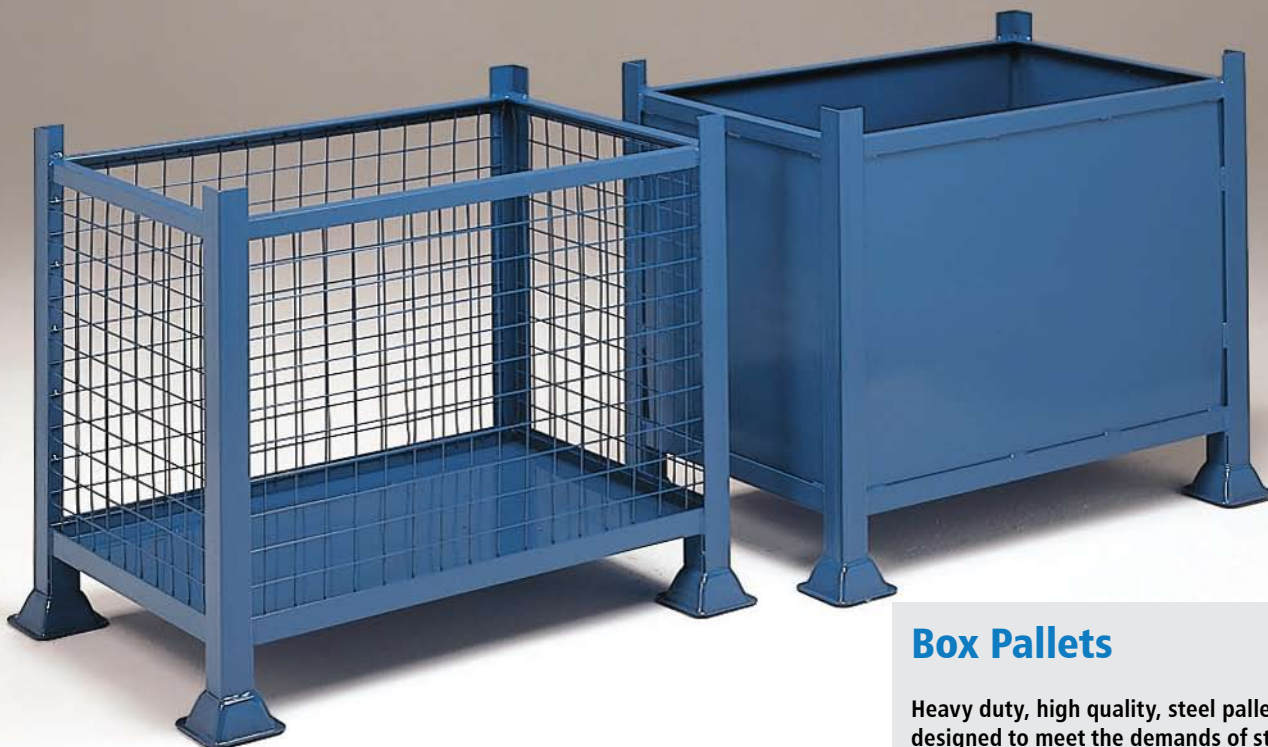

Box Pallets

Heavy duty, high quality, steel pallets designed to meet the demands of storage, handling and manufacturing.

- Ideal for stacking
- Up to 1000kg capacity
- Choice of mesh or steel sides
- Powder coated dark blue

Box Pallets - Steel Sides

Size H.W.D.	Code	Price
760.915.915	RPB769191BXS	£232.00
610.915.915	RPB619191BXS	£221.00
760.1220.915	RPB761291BXS	£255.00

Box Pallets - Mesh Sides

Size H.W.D.	Code	Price
760.915.915	RP769191BMXX	£195.00
610.915.915	RPB619191BXM	£189.00
760.1220.915	RPB71291BXM	£211.00