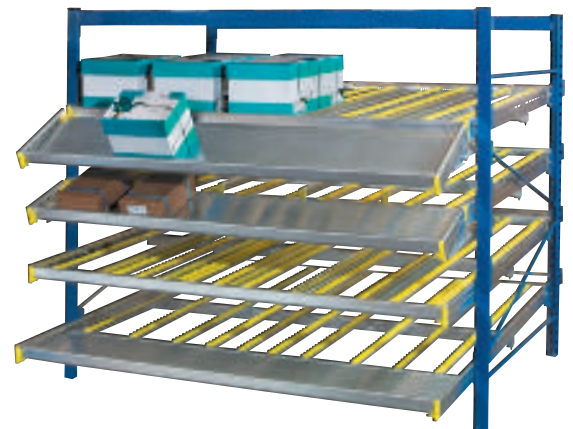

Archive Storage

- Compact high-density storage
- High capacity frames and beams
- System flexibility to suit all types and sizes of archive boxes
- Single level or multi-level configurations

Hanging Garment Rail Systems

- High density garment storage
- Retail, wholesale and distribution
- Different capacity rails for multiple requirements, easily adjustable
- Enables easy access and improved picking of garments or hangered items
 - Aids continuous stock control operations

Carton Live Storage

- Efficient stock rotation and replenishment
- Cartons are stored on sloping roller beds and roll down under the force of gravity.
- High capacity frame means that System Shelfplan is well suited for light duty Carton Live Storage

Mobile Storage

- An ideal system for the most demanding space constraints
- Excellent for the long-term storage of goods
- Maximises use of floor space
- Only one operating aisle required
- Available in a wide array of configurations and capacities
- Manually or electronically operated