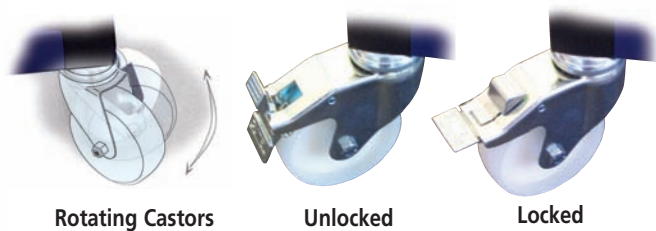

STORES FLAT WHEN NOT IN USE

Frame colours available

Rotating Castor Sets

TO FIT BAY WIDTH (mm)	ORDER REF	PRICE PER SET
1000	CBR10	£41.00
1200	CBR12	£41.00
1500	CBR15	£62.00
1800	CBR18	£62.00
2000	CBR20	£62.00

Standard Bays - Height 1050mm (3 Shelves)

FRAME WIDTH (mm)	DEPTH 300mm		DEPTH 400mm		DEPTH 500mm		DEPTH 600mm		DEPTH 900mm		DEPTH 1000mm	
	ORDER REF	PRICE	ORDER REF	PRICE	ORDER REF	PRICE	ORDER REF	PRICE	ORDER REF	PRICE	ORDER REF	PR144
1000	310403	£156.00	310404	£193.00	310405	£221.00	310406	£248.00	310409	£347.00	310410	£396.00
1200	312403	£179.00	312404	£223.00	312405	£262.00	312406	£289.00	312409	£407.00	312410	£470.00
1500*	315403	£227.00	315404	£281.00	315405	£323.00	315406	£366.00	315409	£521.00	315410	£593.00
1800*	318403	£259.00	318404	£326.00	318405	£387.00	318406	£430.00	318409	£611.00	318410	£699.00
2000*	320403	£281.00	320404	£356.00	320405	£430.00	320406	£472.00	320409	£671.00	320410	£768.00