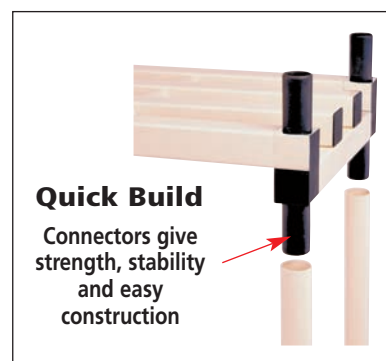

Double Shelving Bay

1495H x 2000W x 600Dmm

420406
£663

✓ The design and construction of these units make them ideal for use in the following environments and industries

- Hospitals and Health Industry
 - Food and Drinks
- Chemicals and Pharmaceuticals
 - Catering • Meat Trade
 - Laundries • Laboratories
- Educational Establishments • Retail

Quick Build
Connectors give strength, stability and easy construction

Standard Bays - Height 1495mm (4 Shelves)

FRAME WIDTH (mm)	DEPTH 300mm		DEPTH 400mm		DEPTH 500mm		DEPTH 600mm		DEPTH 900mm		DEPTH 1000mm	
	ORDER REF	PRICE	ORDER REF	PRICE	ORDER REF	PRICE	ORDER REF	PRICE	ORDER REF	PRICE	ORDER REF	PRICE
1000	410403	£208.00	410404	£259.00	410405	£289.00	410406	£332.00	410409	£470.00	410410	£535.00
1200	412403	£239.00	412404	£308.00	412405	£337.00	412406	£399.00	412409	£551.00	412410	£573.00
1500*	415403	£304.00	415404	£383.00	415405	£433.00	415406	£502.00	415409	£706.00	415410	£803.00
1800*	418403	£348.00	418404	£442.00	418405	£516.00	418406	£581.00	418409	£826.00	418410	£944.00
2000*	420403	£379.00	420404	£510.00	420405	£573.00	420406	£663.00	420409	£906.00	420410	£1036.00

* Bays of 1500-1800-2000mm width have SIX UPRIGHTS (see picture top of page)

Standard Bays - Height 1940mm (5 Shelves)

FRAME WIDTH (mm)	DEPTH 300mm		DEPTH 400mm		DEPTH 500mm		DEPTH 600mm		DEPTH 900mm		DEPTH 1000mm	
	ORDER REF*	PRICE	ORDER REF*	PRICE	ORDER REF*	PRICE	ORDER REF*	PRICE	ORDER REF*	PRICE	ORDER REF*	PRICE
1000	510403	£259.00	510404	£320.00	510405	£363.00	510406	£416.00	510409	£593.00	510410	£675.00
1200	512403	£297.00	512404	£372.00	512405	£430.00	512406	£487.00	512409	£694.00	512410	£794.00
1500*	515403	£361.00	515404	£441.00	515405	£541.00	515406	£603.00	515409	£856.00	515410	£977.00
1800*	518403	£418.00	518404	£535.00	518405	£645.00	518406	£709.00	518409	£1006.00	518410	£1154.00
2000*	520403	£456.00	520404	£586.00	520405	£716.00	520406	£779.00	520409	£1105.00	520410	£1269.00