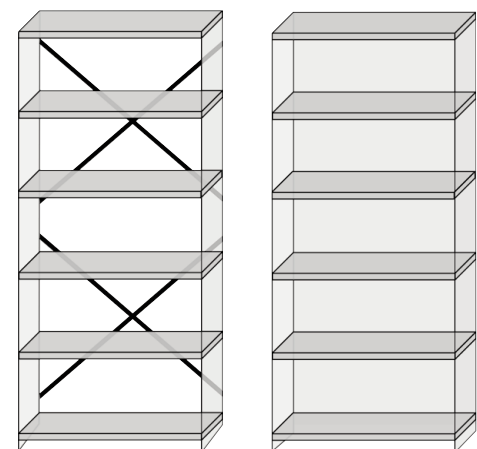

Metaclip Rolled Edge Shelving

Metaclip Rolled Edge Shelving

- ✓ A fully adjustable, bolted system ideal for use in light industrial and commercial environments
- The side uprights have a 'Rolled' front edge for strength and to protect operatives when using the system
- All shelves are pierced to accept dividers

Standard Height	1905mm with 6 shelves including top and bottom
Standard Width	900mm
Bay Capacity	454kg
Shelf Capacity	68kg (uniformly distributed load)
Finish	Epoxy powder coated grey

Open Backs

BAY DEPTH (mm)	STARTER BAY		EXTENSION BAY	
	REF	PRICE	REF	PRICE
300	CS/R/001	£131.00	CS/R/002	£114.00
375	CS/R/003	£145.00	CS/R/004	£124.00
450	CS/R/005	£164.00	CS/R/006	£139.00

Clad Backs

BAY DEPTH (mm)	STARTER BAY		EXTENSION BAY	
	REF	PRICE	REF	PRICE
300	CS/R/007	£167.00	CS/R/008	£150.00
375	CS/R/009	£180.00	CS/R/010	£160.00
450	CS/R/011	£200.00	CS/R/012	£175.00