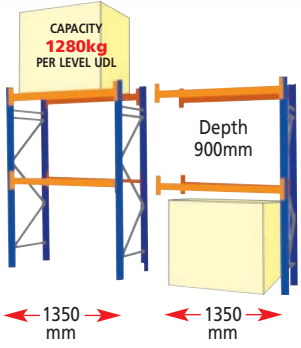

# Premierack Pallet Racking

- ✓ Standard pallet racking bays ideal for small to medium size warehouses and storage areas
- Cost effective racking system to suit a wide range of storage applications
- Load capacity up to 7660kg per frame
- 90mm wide uprights with bolted horizontal and diagonal bracing
- Adjustable 50mm beam pitch
- Tough epoxy powder coated blue and orange finish

## 1350mm Wide x 900mm Deep Bays, 2 Beam Levels

TO SUIT H x W x D (mm)	DIMENSIONS ORDER REF	STARTER BAY		EXTENSION BAY	
		PRICE	ORDER REF	PRICE	ORDER REF
ONE PALLET 1200W x 1000Dmm PER LEVEL	2500 x 1350 x 900	PPR-SB-001	£428.00	PPR-EB-001	£275.00
	3000 x 1350 x 900	PPR-SB-002	£454.00	PPR-EB-002	£288.00
	3500 x 1350 x 900	PPR-SB-003	£508.00	PPR-EB-003	£315.00
	ADDITIONAL PAIR OF BEAMS TO SUIT - 1350mm LONG			PPR-001	£61.00

## 2700mm Wide x 900mm Deep Bays, 2 Beam Levels

TO SUIT H x W x D (mm)	DIMENSIONS ORDER REF	STARTER BAY		EXTENSION BAY	
		PRICE	ORDER REF	PRICE	ORDER REF
TWO PALLET 1200W x 1000Dmm PER LEVEL	2500 x 2700 x 900	PPR-SB-004	£555.00	PPR-EB-004	£402.00
	3000 x 2700 x 900	PPR-SB-005	£581.00	PPR-EB-005	£415.00
	3500 x 2700 x 900	PPR-SB-006	£635.00	PPR-EB-006	£442.00
	ADDITIONAL PAIR OF BEAMS TO SUIT - 2700mm LONG			PPR-002	£125.00

## 2700mm Wide x 1100mm Deep Bays, 2 Beam Levels

TO SUIT H x W x D (mm)	DIMENSIONS ORDER REF	STARTER BAY		EXTENSION BAY	
		PRICE	ORDER REF	PRICE	ORDER REF
THREE PALLET 800W x 1200Dmm PER LEVEL	2500 x 2700 x 1100	PPR-SB-007	£566.00	PPR-EB-007	£408.00
	3000 x 2700 x 1100	PPR-SB-008	£593.00	PPR-EB-008	£421.00
	3500 x 2700 x 1100	PPR-SB-009	£648.00	PPR-EB-009	£449.00
	ADDITIONAL PAIR OF BEAMS TO SUIT - 2700mm LONG			PPR-002	£125.00