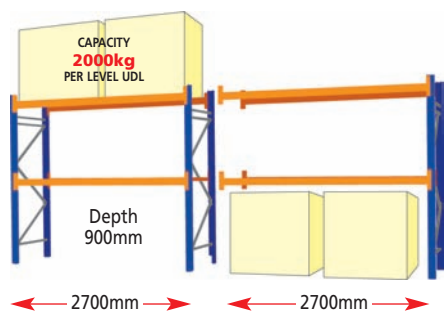

# Premierack Pallet Racking

- ✓ Standard pallet racking bays ideal for small to medium size warehouses and storage areas
- Cost effective racking system to suit a wide range of storage applications
- Load capacity up to 7660kg per frame
- 90mm wide uprights with bolted horizontal and diagonal bracing
- Adjustable 50mm beam pitch
- Tough epoxy powder coated blue and orange finish

## 1350mm Wide x 900mm Deep Bays, 2 Beam Levels

TO SUIT H x W x D (mm)	DIMENSIONS ORDER REF	STARTER BAY		EXTENSION BAY	
		PRICE	ORDER REF	PRICE	ORDER REF
ONE PALLET 1200W x 1000Dmm PER LEVEL	2500 x 1350 x 900	PPR-SB-001	£428.00	PPR-EB-001	£275.00
	3000 x 1350 x 900	PPR-SB-002	£454.00	PPR-EB-002	£288.00
	3500 x 1350 x 900	PPR-SB-003	£508.00	PPR-EB-003	£315.00
	ADDITIONAL PAIR OF BEAMS TO SUIT - 1350mm LONG			PPR-001	£61.00

## 2700mm Wide x 900mm Deep Bays, 2 Beam Levels

TO SUIT H x W x D (mm)	DIMENSIONS ORDER REF	STARTER BAY		EXTENSION BAY	
		PRICE	ORDER REF	PRICE	ORDER REF
TWO PALLET 1200W x 1000Dmm PER LEVEL	2500 x 2700 x 900	PPR-SB-004	£555.00	PPR-EB-004	£402.00
	3000 x 2700 x 900	PPR-SB-005	£581.00	PPR-EB-005	£415.00
	3500 x 2700 x 900	PPR-SB-006	£635.00	PPR-EB-006	£442.00
	ADDITIONAL PAIR OF BEAMS TO SUIT - 2700mm LONG			PPR-002	£125.00

## 2700mm Wide x 1100mm Deep Bays, 2 Beam Levels

TO SUIT H x W x D (mm)	DIMENSIONS ORDER REF	STARTER BAY		EXTENSION BAY	
		PRICE	ORDER REF	PRICE	ORDER REF
THREE PALLET 800W x 1200Dmm PER LEVEL	2500 x 2700 x 1100	PPR-SB-007	£566.00	PPR-EB-007	£408.00
	3000 x 2700 x 1100	PPR-SB-008	£593.00	PPR-EB-008	£421.00
	3500 x 2700 x 1100	PPR-SB-009	£648.00	PPR-EB-009	£449.00
	ADDITIONAL PAIR OF BEAMS TO SUIT - 2700mm LONG			PPR-002	£125.00