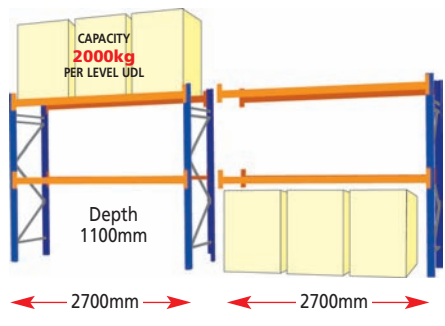

# Premierack Pallet Racking

- ✓ Standard pallet racking bays ideal for small to medium size warehouses and storage areas
- Cost effective racking system to suit a wide range of storage applications
- Load capacity up to 7660kg per frame
- 90mm wide uprights with bolted horizontal and diagonal bracing
- Adjustable 50mm beam pitch
- Tough epoxy powder coated blue and orange finish

## 1350mm Wide x 900mm Deep Bays, 2 Beam Levels

TO SUIT H x W x D (mm)	DIMENSIONS ORDER REF	STARTER BAY		EXTENSION BAY	
		PRICE	ORDER REF	PRICE	ORDER REF
ONE PALLET 1200W x 1000Dmm PER LEVEL	2500 x 1350 x 900	PPR-SB-001	£428.00	PPR-EB-001	£275.00
	3000 x 1350 x 900	PPR-SB-002	£454.00	PPR-EB-002	£288.00
	3500 x 1350 x 900	PPR-SB-003	£508.00	PPR-EB-003	£315.00
	ADDITIONAL PAIR OF BEAMS TO SUIT - 1350mm LONG			PPR-001	£61.00

## 2700mm Wide x 900mm Deep Bays, 2 Beam Levels

TO SUIT H x W x D (mm)	DIMENSIONS ORDER REF	STARTER BAY		EXTENSION BAY	
		PRICE	ORDER REF	PRICE	ORDER REF
TWO PALLET 1200W x 1000Dmm PER LEVEL	2500 x 2700 x 900	PPR-SB-004	£555.00	PPR-EB-004	£402.00
	3000 x 2700 x 900	PPR-SB-005	£581.00	PPR-EB-005	£415.00
	3500 x 2700 x 900	PPR-SB-006	£635.00	PPR-EB-006	£442.00
	ADDITIONAL PAIR OF BEAMS TO SUIT - 2700mm LONG			PPR-002	£125.00

## 2700mm Wide x 1100mm Deep Bays, 2 Beam Levels

TO SUIT H x W x D (mm)	DIMENSIONS ORDER REF	STARTER BAY		EXTENSION BAY	
		PRICE	ORDER REF	PRICE	ORDER REF
THREE PALLET 800W x 1200Dmm PER LEVEL	2500 x 2700 x 1100	PPR-SB-007	£566.00	PPR-EB-007	£408.00
	3000 x 2700 x 1100	PPR-SB-008	£593.00	PPR-EB-008	£421.00
	3500 x 2700 x 1100	PPR-SB-009	£648.00	PPR-EB-009	£449.00
	ADDITIONAL PAIR OF BEAMS TO SUIT - 2700mm LONG			PPR-002	£125.00