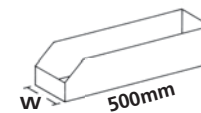

### Standard Open Fronts - 100mm High

WIDTH (mm)	PACK QUANTITY	ORDER REF	PRICE PER PACK
50	50	A1505	£18.50
75	50	A1507	£20.00
100	50	A1510	£22.00
150	50	A1515	£23.50

WIDTH (mm)	PACK QUANTITY	ORDER REF	PRICE PER PACK
100	50	A4010	£29.50
150	50	A4015	£31.00
200	50	A4020	£34.50

WIDTH (mm)	PACK QUANTITY	ORDER REF	PRICE PER PACK
50	50	A2005	£24.50
75	50	A2007	£25.00
100	50	A2010	£23.50
150	50	A2015	£27.50
200	50	A2020	£30.00

WIDTH (mm)	PACK QUANTITY	ORDER REF	PRICE PER PACK
100	50	A4510	£32.50
150	50	A4515	£34.00
200	50	A4520	£36.00

WIDTH (mm)	PACK QUANTITY	ORDER REF	PRICE PER PACK
50	50	A3005	£25.00
75	50	A3007	£26.00
100	50	A3010	£25.50
150	50	A3015	£28.00
200	50	A3020	£30.00
250	50	A3025	£33.00

WIDTH (mm)	PACK QUANTITY	ORDER REF	PRICE PER PACK
100	50	A5010	£36.00
150	50	A5015	£36.50
200	50	A5020	£39.00