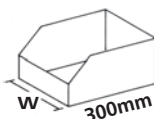

WIDTH (mm)	PACK QUANTITY	ORDER REF	PRICE PER PACK
50	50	A2005	£24.50
75	50	A2007	£25.00
100	50	A2010	£23.50
150	50	A2015	£27.50
200	50	A2020	£30.00

WIDTH (mm)	PACK QUANTITY	ORDER REF	PRICE PER PACK
100	50	A4510	£32.50
150	50	A4515	£34.00
200	50	A4520	£36.00

WIDTH (mm)	PACK QUANTITY	ORDER REF	PRICE PER PACK
50	50	A3005	£25.00
75	50	A3007	£26.00
100	50	A3010	£25.50
150	50	A3015	£28.00
200	50	A3020	£30.00
250	50	A3025	£33.00

WIDTH (mm)	PACK QUANTITY	ORDER REF	PRICE PER PACK
100	50	A5010	£36.00
150	50	A5015	£36.50
200	50	A5020	£39.00

### Jumbo Open Fronts - 200mm High

WIDTH (mm)	PACK QUANTITY	ORDER REF	PRICE PER PACK
150	25	B3015	£34.50
300	25	B3030	£38.00

**RAPID DELIVERY**

WIDTH (mm)	PACK QUANTITY	ORDER REF	PRICE PER PACK
200	25	B4020	£36.50
250	25	B4025	£37.00
300	25	B4030	£39.00