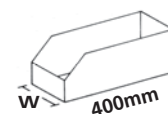

### Fibre Board Bins

- ✓ Durable and cost effective storage solution
- ✓ Made up in seconds with self-locking tabs - no glue, no tape required
- Strong corrugated fibre-board
- Easy-write identity panels
- Space-saving flat packs
- Supplied from stock!

### Standard Open Fronts - 100mm High

WIDTH (mm)	PACK QUANTITY	ORDER REF	PRICE PER PACK
50	50	A1505	£18.50
75	50	A1507	£20.00
100	50	A1510	£22.00
150	50	A1515	£23.50

WIDTH (mm)	PACK QUANTITY	ORDER REF	PRICE PER PACK
100	50	A4010	£29.50
150	50	A4015	£31.00
200	50	A4020	£34.50

WIDTH (mm)	PACK QUANTITY	ORDER REF	PRICE PER PACK
50	50	A2005	£24.50
75	50	A2007	£25.00
100	50	A2010	£23.50
150	50	A2015	£27.50
200	50	A2020	£30.00

WIDTH (mm)	PACK QUANTITY	ORDER REF	PRICE PER PACK
100	50	A4510	£32.50
150	50	A4515	£34.00
200	50	A4520	£36.00