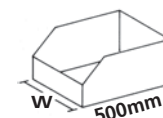

### Jumbo Open Fronts - 200mm High

WIDTH (mm)	PACK QUANTITY	ORDER REF	PRICE PER PACK
150	25	B3015	£34.50
300	25	B3030	£38.00

**RAPID DELIVERY**

WIDTH (mm)	PACK QUANTITY	ORDER REF	PRICE PER PACK
200	25	B4020	£36.50
250	25	B4025	£37.00
300	25	B4030	£39.00

WIDTH (mm)	PACK QUANTITY	ORDER REF	PRICE PER PACK
200	25	B5020	£38.50
300	25	B5030	£40.50

WIDTH (mm)	PACK QUANTITY	ORDER REF	PRICE PER PACK
150	25	B4515	£37.00
200	25	B4520	£37.50
250	25	B4525	£38.50
300	25	B4530	£40.00