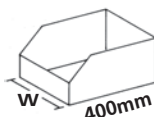

WIDTH (mm)	PACK QUANTITY	ORDER REF	PRICE PER PACK
50	50	A3005	£25.00
75	50	A3007	£26.00
100	50	A3010	£25.50
150	50	A3015	£28.00
200	50	A3020	£30.00
250	50	A3025	£33.00

WIDTH (mm)	PACK QUANTITY	ORDER REF	PRICE PER PACK
100	50	A5010	£36.00
150	50	A5015	£36.50
200	50	A5020	£39.00

WIDTH (mm)	PACK QUANTITY	ORDER REF	PRICE PER PACK
100	50	A6010	£39.00
150	50	A6015	£40.50
200	50	A6020	£42.00

**FROM £34.50**  
PACK OF 25

### Jumbo Open Fronts - 200mm High

WIDTH (mm)	PACK QUANTITY	ORDER REF	PRICE PER PACK
150	25	B3015	£34.50
300	25	B3030	£38.00

**RAPID DELIVERY**

WIDTH (mm)	PACK QUANTITY	ORDER REF	PRICE PER PACK
200	25	B4020	£36.50
250	25	B4025	£37.00
300	25	B4030	£39.00