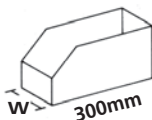

WIDTH (mm)	PACK QUANTITY	ORDER REF	PRICE PER PACK
50	50	A3005	£25.00
75	50	A3007	£26.00
100	50	A3010	£25.50
150	50	A3015	£28.00
200	50	A3020	£30.00
250	50	A3025	£33.00