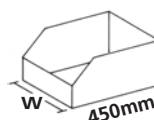

### Jumbo Open Fronts - 200mm High

WIDTH (mm)	PACK QUANTITY	ORDER REF	PRICE PER PACK
150	25	B3015	£34.50
300	25	B3030	£38.00

**RAPID DELIVERY**

WIDTH (mm)	PACK QUANTITY	ORDER REF	PRICE PER PACK
200	25	B4020	£36.50
250	25	B4025	£37.00
300	25	B4030	£39.00

WIDTH (mm)	PACK QUANTITY	ORDER REF	PRICE PER PACK
200	25	B5020	£38.50
300	25	B5030	£40.50

WIDTH (mm)	PACK QUANTITY	ORDER REF	PRICE PER PACK
150	25	B4515	£37.00
200	25	B4520	£37.50
250	25	B4525	£38.50
300	25	B4530	£40.00