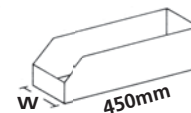

### Standard Open Fronts - 100mm High

WIDTH (mm)	PACK QUANTITY	ORDER REF	PRICE PER PACK
50	50	A1505	£18.50
75	50	A1507	£20.00
100	50	A1510	£22.00
150	50	A1515	£23.50

WIDTH (mm)	PACK QUANTITY	ORDER REF	PRICE PER PACK
100	50	A4010	£29.50
150	50	A4015	£31.00
200	50	A4020	£34.50

WIDTH (mm)	PACK QUANTITY	ORDER REF	PRICE PER PACK
50	50	A2005	£24.50
75	50	A2007	£25.00
100	50	A2010	£23.50
150	50	A2015	£27.50
200	50	A2020	£30.00

WIDTH (mm)	PACK QUANTITY	ORDER REF	PRICE PER PACK
100	50	A4510	£32.50
150	50	A4515	£34.00
200	50	A4520	£36.00