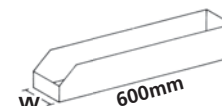

WIDTH (mm)	PACK QUANTITY	ORDER REF	PRICE PER PACK
100	50	A6010	£39.00
150	50	A6015	£40.50
200	50	A6020	£42.00

FROM £34.50
PACK OF 25

Jumbo Open Fronts - 200mm High

WIDTH (mm)	PACK QUANTITY	ORDER REF	PRICE PER PACK
150	25	B3015	£34.50
300	25	B3030	£38.00