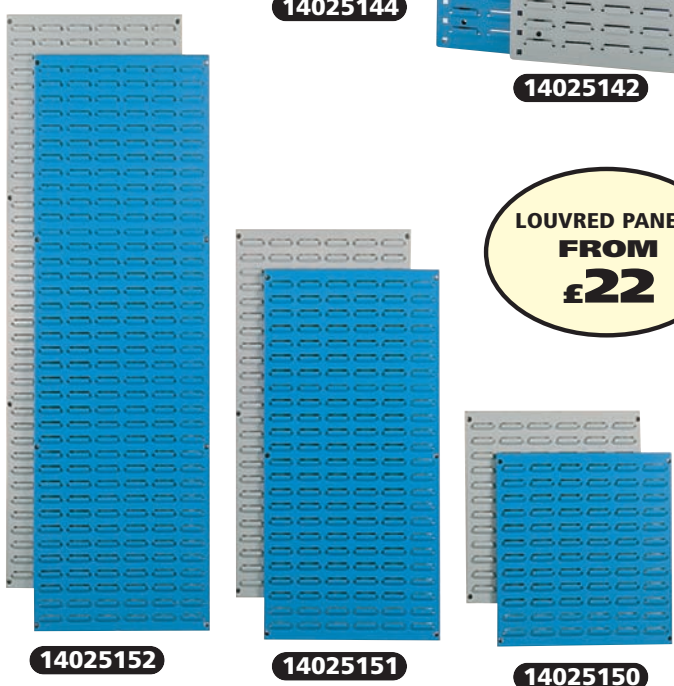

#### Plastic Storage Bins

BIN TYPE	DIMENSIONS H x W x D (mm)	PACK QTY	YELLOW		BLUE		GREEN		RED	
			REF	PRICE	REF	PRICE	REF	PRICE	REF	PRICE
1	53 x 103 x 85	24	13031019	£22.90	13031017	£22.90	13031016	£22.90	13031018	£22.90
1B	53 x 103 x 121	24	13031133	£31.40	13031131	£31.40	13031130	£31.40	13031132	£31.40
2	83 x 103 x 165	24	13031029	£24.90	13031027	£24.90	13031026	£24.90	13031028	£24.90
3	128 x 148 x 240	24	13031039	£55.00	13031037	£55.00	13031036	£55.00	13031038	£55.00
4	164 x 209 x 356	12	13020412	£59.00	13020417	£59.00	13020422	£59.00	13020432	£59.00
5	190 x 310 x 500	6	13020413	£59.00	13020418	£59.00	13020423	£59.00	13020433	£59.00

### Louvred Panels

✓ Horizontal and vertical styles

- All available in RAL7035 grey or RAL5015 blue (please specify)
- All supplied in pairs, for best stability in transit

#### Horizontal Panels

- Double return fold top & bottom and reinforcing strips give increased strength and rigidity
- Fixing points allow easy mounting to walls

DIMENSIONS H x W (mm)	ORDER REF	PRICE PER PAIR
457 x 500	14025142	£28.00
457 x 1000	14025144	£52.00
457 x 1500	14025145	£75.00

#### Vertical Panels

- Fully flanged for strength and ease of fixing to walls
- Can be used with most types of hook on plastic bins

DIMENSIONS H x W (mm)	ORDER REF	PRICE PER PAIR
500 x 457	14025150	£22.00
1000 x 457	14025151	£41.00
1500 x 457	14025152	£60.00