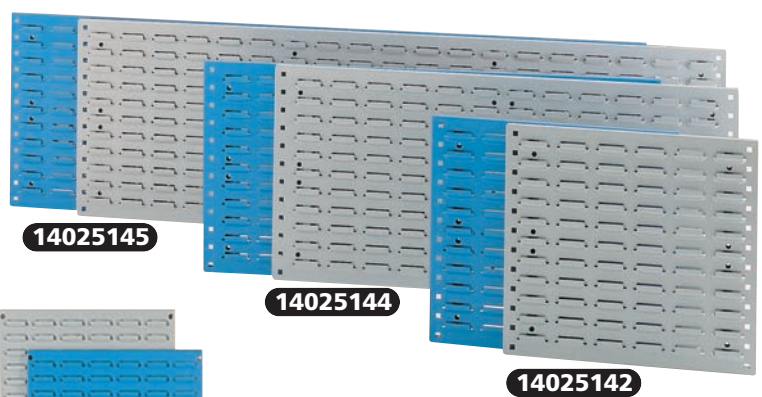

Bins & Louvred Panels

Plastic Storage Bins

★ NEW RANGE

✓ Simple, adaptable storage

- Manufactured from high density polyethylene
- Tolerant of shock, low & high temperatures
- Rigid design with reinforced sides and flat base
- Integral label holder, label supplied
- Yellow, blue, red, green
- Blue is food grade

(this size is for shelf use only, not on louvred panels)

Plastic Storage Bins

BIN TYPE	DIMENSIONS H x W x D (mm)	PACK QTY	YELLOW		BLUE		GREEN		RED	
			REF	PRICE	REF	PRICE	REF	PRICE	REF	PRICE
1	53 x 103 x 85	24	13031019	£22.90	13031017	£22.90	13031016	£22.90	13031018	£22.90
1B	53 x 103 x 121	24	13031133	£31.40	13031131	£31.40	13031130	£31.40	13031132	£31.40
2	83 x 103 x 165	24	13031029	£24.90	13031027	£24.90	13031026	£24.90	13031028	£24.90
3	128 x 148 x 240	24	13031039	£55.00	13031037	£55.00	13031036	£55.00	13031038	£55.00
4	164 x 209 x 356	12	13020412	£59.00	13020417	£59.00	13020422	£59.00	13020432	£59.00
5	190 x 310 x 500	6	13020413	£59.00	13020418	£59.00	13020423	£59.00	13020433	£59.00

Louvred Panels

✓ Horizontal and vertical styles

- All available in RAL7035 grey or RAL5015 blue (please specify)
- All supplied in pairs, for best stability in transit

Horizontal Panels

- Double return fold top & bottom and reinforcing strips give increased strength and rigidity
- Fixing points allow easy mounting to walls

DIMENSIONS H x W (mm)	ORDER REF	PRICE PER PAIR
457 x 500	14025142	£28.00
457 x 1000	14025144	£52.00
457 x 1500	14025145	£75.00

LOUVRED PANELS FROM £22

Vertical Panels

- Fully flanged for strength and ease of fixing to walls
- Can be used with most types of hook on plastic bins

DIMENSIONS H x W (mm)	ORDER REF	PRICE PER PAIR
500 x 457	14025150	£22.00
1000 x 457	14025151	£41.00
1500 x 457	14025152	£60.00

Louvred Panel Accessories