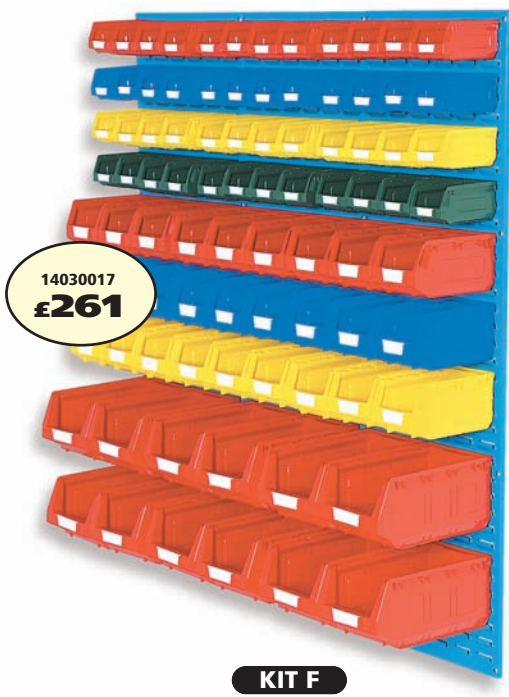

Bins & Louvred Panels

Louvred Panel & Bin Kits

✓ This selection of kits complete with wall panels and bins assists your choice, making ordering easy and ensures efficient use of all available panel area. Panels are pre-punched for wall fixing.

★ NEW RANGE

Louvred Panel & Bin Kits

| KIT | PANELS SUPPLIED | BINS INCLUDED | ORDER REF | PRICE |
|-----|-------------------|------------------------------------|-----------|---------|
| A | 2: 457W x 500Hmm | 32 x BIN 2 | 14030012 | £55.00 |
| B | 3: 457W x 500Hmm | 36 x BIN 2, 9 x BIN 3 | 14030013 | £91.00 |
| C | 2: 457W x 1000Hmm | 18 x BIN 3, 8 x BIN 4 | 14030014 | £122.00 |
| D | 3: 457W x 1000Hmm | 36 x BIN 2, 18 x BIN 3, 6 x BIN 4 | 14030015 | £170.00 |
| E | 2: 457W x 1500Hmm | 54 x BIN 3 | 14030016 | £184.00 |
| F | 3: 457W x 1500Hmm | 48 x BIN 2, 27 x BIN 3, 12 x BIN 4 | 14030017 | £261.00 |