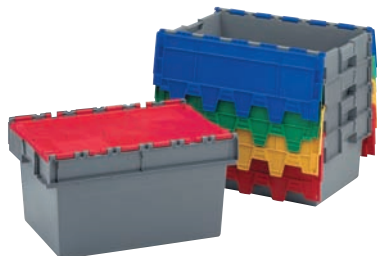

Distribution Containers

Coloured Lids

✓ Great for colour co-ordinating product lines

- Available for model 1005B
- Grey container with a choice of red, yellow, blue or green lid
- This option is available at no extra cost
- Please specify lid colour when ordering

✓ Containers securely stack with lids closed and nest with lids open - saving valuable space on return transport.

Attached Lid Containers

Pimple-pads, on ends and lid, allow easy removal of adhesive labels without leaving a sticky residue.

Integral lid cannot become separated from container and inhibits theft when fitted with tamper-evident seals.

Drop-in card label holders on both ends can be fitted with a clear cover to retain and protect card (not 10005, 10010).

1006B

10A82 10A83

10125

Attached Lid Distribution Containers

CAPACITY (litres)	EXTERNAL H x L x W (mm)	INTERNAL H x L x W (mm)	FEATURES	COLOUR OPTIONS	WEIGHT (kg)	NEST HT (mm)	ORDER REF	PRICE
4	130 x 300 x 200	101 x 245 x 160	STACK 2-UP ON 400 x 300 SIZE	DARK GREEN / LIGHT GREEN	0.70	80	10005	£7.60
6	200 x 300 x 200	174 x 235 x 152	& 4-UP ON 600 x 400 SIZE	DARK GREEN / LIGHT GREEN	0.85	80	10010	£10.10
20	252 x 400 x 300	222 x 325 x 246	STACK 2-UP ON 600 x 400 SIZE	DARK GREEN / LIGHT GREEN	1.65	100	10020	£13.40
25	320 x 400 x 300	295 x 321 x 244	STACK 2-UP ON 600 x 400 SIZE	DARK GREEN / LIGHT GREEN	1.87	100	10025	£12.80
40	250 x 600 x 400	215 x 515 x 343	-	DARK GREEN / LIGHT GREEN	2.78	85	10040	£18.50
54	320 x 600 x 400	285 x 508 x 335	-	FULL RANGE AS BELOW	3.20	85	1005B	£19.60
64	365 x 600 x 400	330 x 501 x 328	-	DARK GREEN / LIGHT GREEN	3.38	85	1006B	£21.00
80	368 x 710 x 460	330 x 597 x 374	DRAINAGE HOLES IN BASE	DARK GREEN / LIGHT GREEN, RED, BLUE	3.70	80	10082	£24.70
80	368 x 710 x 460	330 x 597 x 374	NO DRAINAGE HOLES IN BASE	DARK GREEN / LIGHT GREEN	3.70	80	10083	£24.70
130	360 x 1160 x 480	332 x 1000 x 370	-	GREY / RED	7.55	80	10125	£62.00