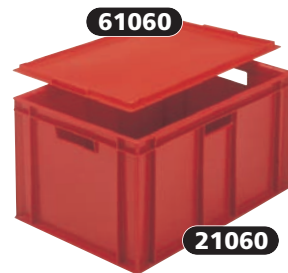

FROM
£10

600 x 400 Euro Containers

CAPACITY (litres)	EXTERNAL H x L x W (mm)	INTERNAL H x L x W (mm)	DESCRIPTION	COLOUR OPTIONS	WEIGHT (kg)	ORDER REF	PRICE
8	50 x 600 x 400	40 x 555 x 355	SOLID SIDES & BASE	GREY	0.80	21008	£10.00
12	73 x 600 x 400	62 x 555 x 355	SOLID SIDES & BASE	GREY	1.08	21013	£10.90
12	73 x 600 x 400	62 x 555 x 355	VENTILATED SIDES & BASE (STYLE AS 21013)	GREY	0.96	21014	£10.30
21	118 x 600 x 400	105 x 555 x 355	SOLID SIDES & BASE	GREY, RED, GREEN	1.36	2A021	£12.30
21	118 x 600 x 400	105 x 555 x 355	VENTILATED SIDES & BASE (STYLE AS 2A021)	GREY	1.11	2A022	£12.00
28	150 x 600 x 400	139 x 555 x 355	SOLID SIDES & BASE	GREY	1.48	20028	£12.10
28	150 x 600 x 400	139 x 555 x 355	VENTILATED SIDES & BASE	GREY	1.25	20029	£13.30
32	170 x 600 x 400	158 x 555 x 355	VENTILATED SIDES & BASE	GREY	1.22	06032	£13.60
33	175 x 600 x 400	164 x 555 x 355	SOLID SIDES & BASE	GREY, RED, GREEN	1.70	21033	£14.20
33	175 x 600 x 400	164 x 555 x 355	VENTILATED LONG SIDES, SOLID BASE	GREY	1.63	21038	£16.10
35	193 x 600 x 400	167 x 555 x 355	VENTILATED DROPPED SIDES & BASE, OPEN HANDLES	GREY	1.69	2A035	£14.90
45	235 x 600 x 400	215 x 555 x 355	VENTILATED SIDES & BASE	GREY	1.83	2A044	£16.00
45	235 x 600 x 400	220 x 555 x 355	SOLID SIDES & BASE, CLOSED HANDLES	GREY, RED, GREEN	2.18	2A045	£16.40
45	235 x 600 x 400	220 x 555 x 355	SOLID SIDES & BASE, OPEN HANDLES	GREY	2.14	2A049	£17.20
54	280 x 600 x 400	265 x 555 x 355	SOLID SIDES & BASE, CLOSED HANDLES	GREY	2.51	21054	£20.60
52	280 x 600 x 400	255 x 555 x 355	VENTILATED SIDES & BASE (STYLE AS 21054)	GREY	2.18	21055	£19.10
60	319 x 600 x 400	300 x 555 x 355	SOLID SIDES & BASE, OPEN HANDLES	GREY, RED	2.75	21060	£24.10
60	319 x 600 x 400	294 x 555 x 355	VENTILATED SIDES & BASE, OPEN HANDLES	GREY	2.33	21064	£20.90
75	412 x 600 x 400	394 x 555 x 355	SOLID SIDES & BASE, OPEN HANDLES	GREY	3.66	20085	£26.40
75	412 x 600 x 400	394 x 555 x 355	VENTILATED SIDES, SOLID BASE, OPEN HANDLES	GREY	3.08	20086	£28.10
-	30 x 600 x 400	-	LID FOR 600 x 400mm CONTAINERS	GREY, RED	0.87	61060	£11.60
-	39 x 613 x 411	-	SNAP-SHUT LID FOR 600 x 400mm CONTAINERS	GREY	0.87	61045	£12.00
-	162 x 604 x 402	-	DOLLY WITH 4x NYLON SWIVEL CASTORS	RED	4.00	91005	£51.00