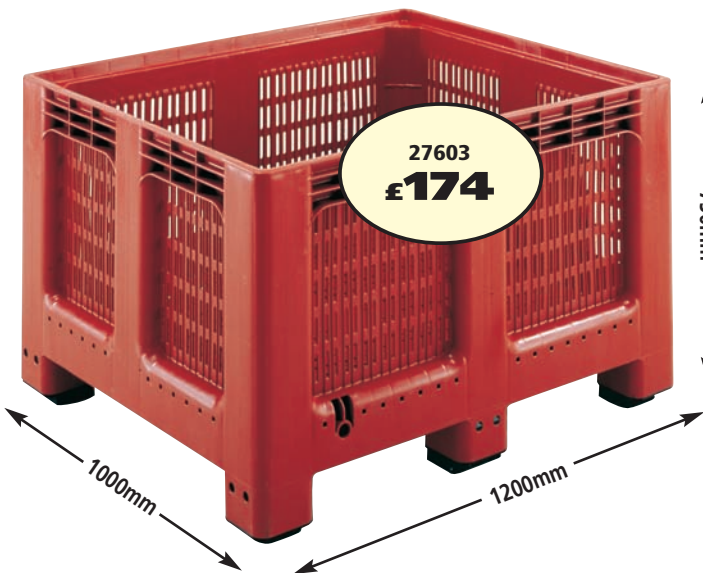

**260 Litre Bulk Storage Boxes**

- 662H x 1000L x 600Wmm external
- 519H x 929L x 544Wmm internal

CONSTRUCTION	BASE FITTINGS	WEIGHT (kg)	ORDER REF	PRICE
SOLID BASE AND SIDES	TWO RUNNERS	13.5	27250	£127.00
SOLID BASE AND SIDES	SIX FEET	12.7	27270	£120.00

**543 Litre Bulk Storage Boxes**

- 750H x 1200L x 1000Wmm external
- 545H x 1110L x 910Wmm internal

CONSTRUCTION	BASE FITTINGS	WEIGHT (kg)	ORDER REF	PRICE
SOLID BASE AND SIDES	TWO RUNNERS	34	27600	£170.00
VENTILATED BASE AND SIDES	TWO RUNNERS	33	27601	£178.00
SOLID BASE AND SIDES	SIX FEET	33	27602	£187.00
VENTILATED BASE AND SIDES	SIX FEET	32	27603	£174.00

LID for all 543 litre storage boxes, except those with three runners.

REF 64401 PRICE £54.00

**Boxer-Pac**

✓ A versatile system for bulk storage and distribution

- Pallet and cover with separate plastic sleeve
- All component parts can be replaced if damaged
- Folds down to save space when not in use or in return transit
- 500kg unit load
- Pallet available with/without runners

LOCKING LATCHES ATTACH SLEEVE TO BOTH BASE & LID

BASE FITTINGS	DIMENSIONS H x L x W (mm)	WEIGHT (kg)	COLOUR	ORDER REF	PRICE
NINE FEET	1100 x 1200 x 1000	272	BLACK/GREY	BP121099	£223.00
THREE RUNNERS	1120 x 1200 x 1000	292	BLACK/GREY	BP12106H	£244.00