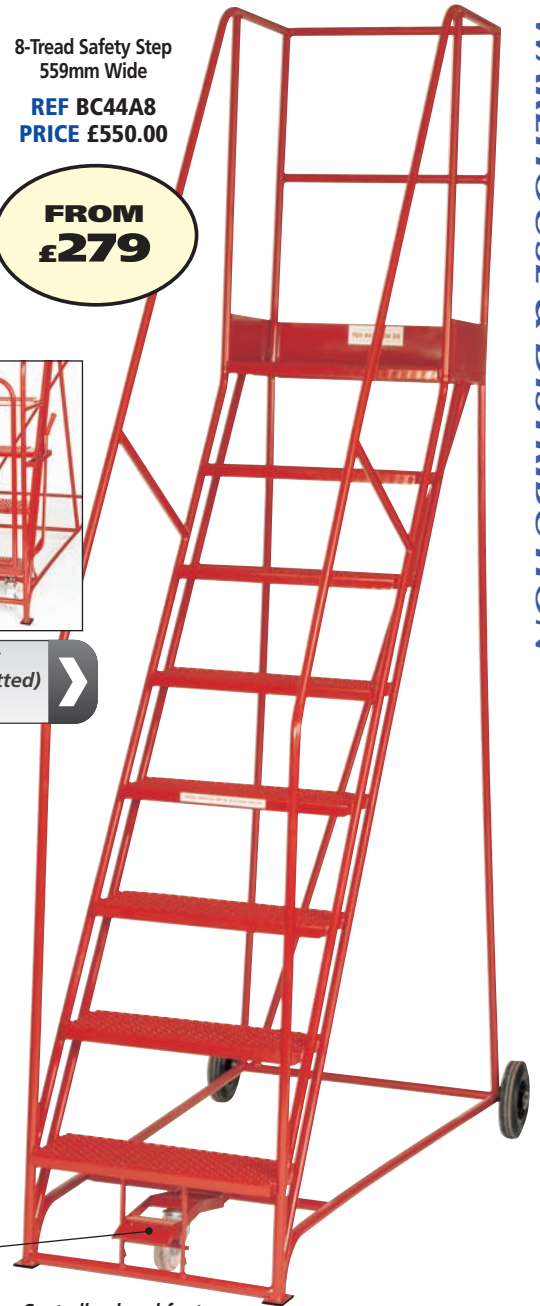

## Foot Lock Safety Steps

- ✓ Hands-free lock and unlock
- ✓ Easy to move, easy to mount

- All welded steel construction
- Non-slip punched metal treads and platform
- Simple to operate foot lock immobilises and mobilises the steps
  - Hand rails either side of steps and 914mm over platform
  - Kick plate as standard on all models with 7 treads and over
  - Rubber tyred wheels, nylon castor, rubber covered metal feet
    - 559mm wide steps, 250mm rise
- 381mm platform depth, extra deep platform available at extra cost

610mm Deep Platform  
REF XDP/559 PRICE £35.00 extra

TREADS inc PLATFORM	PLATFORM HEIGHT (mm)	OVERALL DIMENSIONS H x W x D (mm)	ORDER REF	PRICE
3	762	1676 x 762 x 850	BC44A3	£279.00
4	1016	1930 x 762 x 1000	BC44A4	£301.00
5	1270	2184 x 787 x 1180	BC44A5	£349.00
6	1524	2438 x 813 x 1300	BC44A6	£444.00
7	1778	2692 x 864 x 1500	BC44A7	£503.00
8	2032	2946 x 889 x 1650	BC44A8	£550.00

8-Tread Safety Step  
559mm Wide  
REF BC44A8  
PRICE £550.00

FROM  
£279

Optional safety gate (factory fitted) see page 72

## Easy Slope Safety Steps

- ✓ Gentle 45° slope is easy to use
- ✓ 559mm or extra wide 1000mm steps

- All welded steel construction
- Fitted hand lever locking bar to mobilise and immobilise unit
- Hand rails either side of steps and 914mm over platform
- Platform area 559W or 1000W x 500Dmm
- Punched metal treads 250mm deep
- Step overlap 30mm, 216mm rise
- Rubber tyred wheels, nylon swivel castors, rubber covered feet