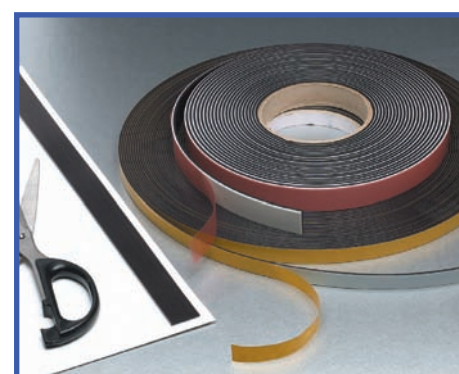

Self Adhesive Magnetic Strip

- Locates on any steel surface
- Makes anything magnetic
- Eliminates the need for drilling
- Strong permanent self-adhesive

13mm Wide x 30m
REF MSSA/13 PRICE £61.50

20mm Wide x 10m
REF MSSA/20 PRICE £32.70

50mm Wide x 10m
REF MSSA/50 PRICE £51.00