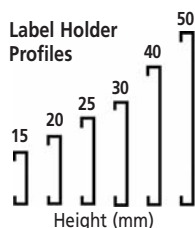

### Self-Adhesive & Magnetic Label Holders

- Instant identification for steel racking and shelving
- Individual 80mm wide labels, or cut your own size off the roll or strip
- Magnetic or self-adhesive, protective transparent PVC strip included
- Colour codeable - your choice of white, green, red, blue or yellow insert cards (white is supplied unless a colour is specified)

### Self Adhesive Label Holders, White

SIZE H x W	PACK QUANTITY	ORDER REF	PACK PRICE
15 x 80mm	100	AL18	£36.30
30 x 80mm	100	AL38	£49.50
50 x 80mm	100	AL58	£61.20
15mm x 1m	10 STRIPS	AL1/10	£28.50
30mm x 1m	10 STRIPS	AL3/10	£38.70
50mm x 1m	10 STRIPS	AL5/10	£45.00

### Magnetic Label Holders, Brown

SIZE H x W	PACK QUANTITY	ORDER REF	PACK PRICE
15 x 80mm	100	ML18	£30.90
20 x 80mm	100	ML28X	£33.90
25 x 80mm	100	ML28	£36.60
30 x 80mm	100	ML38	£40.80
40 x 80mm	100	ML48	£54.00
50 x 80mm	100	ML58	£66.30
15 x 500mm	20	ML150	£40.20
20 x 500mm	20	ML250X	£42.90
25 x 500mm	20	ML250	£45.60
30 x 500mm	20	ML350	£50.10
40 x 500mm	20	ML450	£65.70
50 x 500mm	20	ML550	£81.30
15mm x 50m	1 ROLL	MLR1	£138.00
20mm x 50m	1 ROLL	MLR2X	£141.00
25mm x 50m	1 ROLL	MLR2	£147.00
30mm x 50m	1 ROLL	MLR3	£156.00
40mm x 50m	1 ROLL	MLR4	£189.00
50mm x 50m	1 ROLL	MLR5	£219.00

### Self Adhesive Ticket Holders

DIMENSIONS H x W (mm)	WHITE CARD INC	PACK QTY	ORDER REF	PACK PRICE
25 x 100	✓	100	TS210	£37.50
25 x 200	✓	50	TS220	£35.70
25 x 1000	✓	10	TS25/10	£29.40
25 x 2000	-	10	TS25/20	£43.80
38 x 100	✓	100	TS310	£40.80
38 x 200	✓	50	TS320	£38.40
38 x 1000	✓	10	TS38/10	£33.90
38 x 2000	-	10	TS38/20	£51.00
54 x 100	✓	100	TS510	£56.40
54 x 200	✓	50	TS520	£51.00
54 x 1000	✓	10	TS54/10	£48.60
54 x 2000	-	10	TS54/20	£83.10
80 x 100	✓	100	TS810	£61.20
80 x 200	✓	50	TS820	£57.00
80 x 1000	✓	10	TS80/10	£53.40
80 x 2000	-	10	TS80/20	£98.10