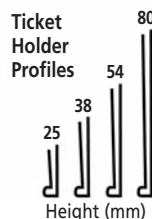

- Clear plastic ticket holders
- Front pulls forward for card to be inserted
- Quick and easy to update
- Magnetic or self adhesive backing

Magnetic Ticket Holders

DIMENSIONS H x W (mm)	WHITE CARD INC	PACK QTY	ORDER REF	PACK PRICE
25 x 100	✓	100	TS210M	£66.00
25 x 200	✓	50	TS220M	£52.50
38 x 100	✓	100	TS310M	£69.90
38 x 200	✓	50	TS320M	£56.10
54 x 100	✓	100	TS510M	£83.10
54 x 200	✓	50	TS520M	£74.70
80 x 100	✓	100	TS810M	£89.40
80 x 200	✓	50	TS820M	£81.60

Self Adhesive Ticket Holders

DIMENSIONS H x W (mm)	WHITE CARD INC	PACK QTY	ORDER REF	PACK PRICE
25 x 100	✓	100	TS210	£37.50
25 x 200	✓	50	TS220	£35.70
25 x 1000	✓	10	TS25/10	£29.40
25 x 2000	-	10	TS25/20	£43.80
38 x 100	✓	100	TS310	£40.80
38 x 200	✓	50	TS320	£38.40
38 x 1000	✓	10	TS38/10	£33.90
38 x 2000	-	10	TS38/20	£51.00
54 x 100	✓	100	TS510	£56.40
54 x 200	✓	50	TS520	£51.00
54 x 1000	✓	10	TS54/10	£48.60
54 x 2000	-	10	TS54/20	£83.10
80 x 100	✓	100	TS810	£61.20
80 x 200	✓	50	TS820	£57.00
80 x 1000	✓	10	TS80/10	£53.40
80 x 2000	-	10	TS80/20	£98.10

Magnetic & Self-Adhesive Pouches

- Cost effective ticket pouches
- Clear front enables barcodes to be scanned
- Supplied complete with white card inserts

DESCRIPTION	SIZE H x W (mm)	PACK QUANTITY	ORDER REF	PACK PRICE
SELF-ADHESIVE	30 x 100	100	SAP310	£51.90
	60 x 100	100	SAP610	£57.30
	60 x 140	100	SAP614	£64.20
MAGNETIC	30 x 100	100	MP310	£53.10
	60 x 100	100	MP610	£79.80
	60 x 140	100	MP614	£91.50