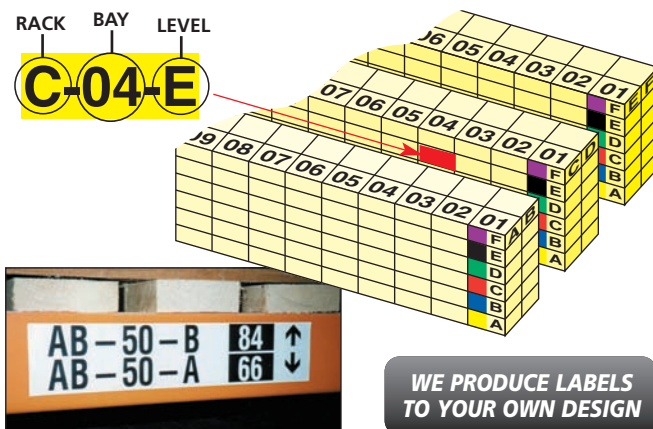

WAREHOUSE & DISTRIBUTION

Identification & Labelling

Magnetic Easy-Wipe Racking Strip

- Adheres to any steel surface
- Cut to any length to suit
- Write on, wipe off
- 5 colours as shown, please specify when ordering

Magnetic Location Markers

- White or Yellow face magnetic markers
- Locate on any steel surface
- Write on with wet-wipe pen – Wipe off
- Quick and easy relocation

DIMENSIONS (mm)	PACK QUANTITY	ORDER REF	PACK PRICE
20 x 80	100	LM28	£19.80
30 x 80	100	LM38	£25.50
50 x 80	100	LM58	£37.80
56 x 105	100	LM105	£51.90
90 x 210	10	LM219	£15.30
100 x 150	100	LM1015	£98.40

Please specify white or yellow when ordering

Black Wet-Wipe Pens pack of 10

REF PB/10 PRICE £17.70

Sheets of identical characters can be supplied to special order

Magnetic Numbers & Letters

COLOUR	TILE HEIGHT mm	DIGITS PER SHEET	ORDER REF*	PRICE
WHITE	43	59	M43MIXW/N	£17.70
WHITE	43	55	M43MIXW/L	£17.70
WHITE	23	198	M23MIXW/N	£17.70
WHITE	23	192	M23MIXW/L	£17.70
YELLOW	43	59	M43MIXY/N	£17.70
YELLOW	43	55	M43MIXY/L	£17.70
YELLOW	23	198	M23MIXY/N	£17.70
YELLOW	23	192	M23MIXY/L	£17.70

*L = Letters A-Z, N = Numbers 0-9

Beam & Shelf Code Labelling

- ✓ Clear and precise identification for the modern warehouse

- Designed to your specific requirements
- Produced quickly and efficiently in white or yellow vinyl
 - Scratch and wear resistant
- Self adhesive, or magnetic for easy relocation
 - Horizontal or vertical format
- Single or double code sequences, barcodes and directional arrows
 - We can accept data as hard copy, or on disc in Excel files