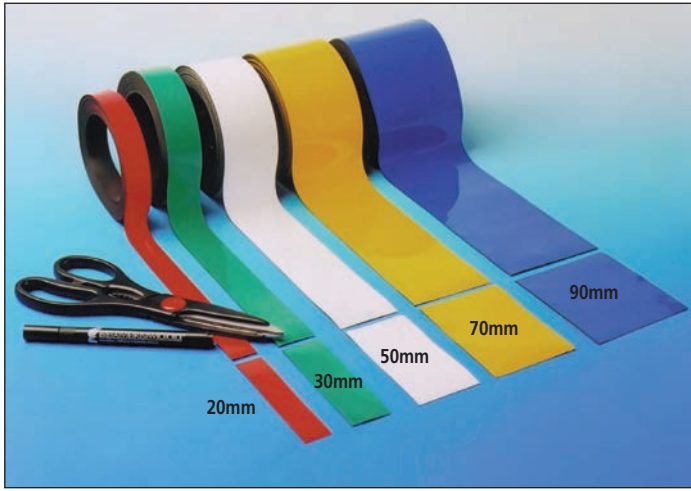

WAREHOUSE & DISTRIBUTION

Identification & Labelling

Magnetic Easy-Wipe Racking Strip

- Adheres to any steel surface
- Cut to any length to suit
- Write on, wipe off
- 5 colours as shown, please specify when ordering

Magnetic Location Markers

- White or Yellow face magnetic markers
- Locate on any steel surface
- Write on with wet-wipe pen – Wipe off
- Quick and easy relocation

DIMENSIONS (mm)	PACK QUANTITY	ORDER REF	PACK PRICE
20 x 80	100	LM28	£19.80
30 x 80	100	LM38	£25.50
50 x 80	100	LM58	£37.80
56 x 105	100	LM105	£51.90
90 x 210	10	LM219	£15.30
100 x 150	100	LM1015	£98.40

Please specify white or yellow when ordering

Black Wet-Wipe Pens pack of 10

REF PB/10 PRICE £17.70

Sheets of identical characters can be supplied to special order

Magnetic Numbers & Letters

COLOUR	TILE HEIGHT mm	DIGITS PER SHEET	ORDER REF*	PRICE
WHITE	43	59	M43MIXW/N	£17.70
WHITE	43	55	M43MIXW/L	£17.70
WHITE	23	198	M23MIXW/N	£17.70
WHITE	23	192	M23MIXW/L	£17.70
YELLOW	43	59	M43MIXY/N	£17.70
YELLOW	43	55	M43MIXY/L	£17.70
YELLOW	23	198	M23MIXY/N	£17.70
YELLOW	23	192	M23MIXY/L	£17.70

*L = Letters A-Z, N = Numbers 0-9

Beam & Shelf Code Labelling

- ✓ Clear and precise identification for the modern warehouse

- Designed to your specific requirements
- Produced quickly and efficiently in white or yellow vinyl
 - Scratch and wear resistant
- Self adhesive, or magnetic for easy relocation
 - Horizontal or vertical format
- Single or double code sequences, barcodes and directional arrows
 - We can accept data as hard copy, or on disc in Excel files