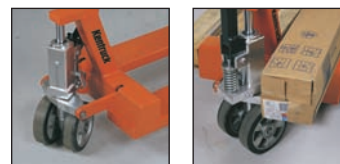

Hand Pallet Trucks

Record BF2000 / BF2500 / BF3000 Pallet Truck

✓ A budget priced, heavy duty pallet truck with no compromise on quality

- Capacity 2000kg, 2500kg or 3000kg
- Fork widths 455, 540 & 685mm
- Fork lengths 1000 & 1150mm
- Rubber tyred, aluminium steer wheels
- Tandem nylon load rollers
- Extremely robust chassis and pump unit
- Many other specialist sizes available from stock
- 2500kg and 3000kg capacity trucks available from stock
- 57 mm Low profile trucks available from stock

FORKS W x L (mm)	CAPACITY (kg)	ORDER REF	PRICE
545 x 1150	2000	WS1150/540	£974.00
690 x 1150	2000	WS1150/690	£1099.00

The robust pump unit features protection around the main spring. Rubber wheels provide a smoother ride.

★ **BEST BUY** ★

**FROM
£169**

PREMIUM

The swan neck design gives a turning circle of 300° and allows long loads to be easily transported

**FROM
£293**

**RAPID
DELIVERY**

**FROM
£974**