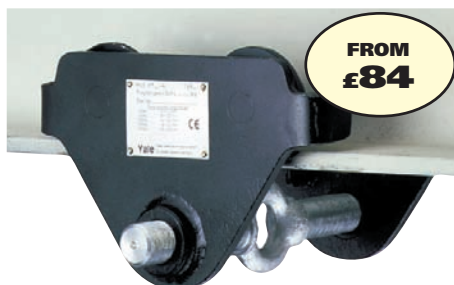

**Lifting Gear**

**FROM £120**

**'CTP' Integral Trolley Clamp**

- Very quick and easy installation
- Safety is ensured by a special locking lever

**FROM £84**

**'HTP' Push Beam Trolleys**

- Robust lightweight construction
- Precision ball bearing mechanism

**FROM £141**

**'HTG' Geared Beam Trolleys**

- Enables exact positioning or traversing
- Adjustable to fit wide range of beam widths

CAPACITY (kg)	BEAM WIDTH (mm)	ORDER REF	PRICE
1000	60 - 150	CTP1A	£120.00
2000	75 - 200	CTP2A	£160.00
2000	200 - 300	CTP2B	£170.00
3000	75 - 200	CTP3A	£204.00
3000	200 - 300	CTP3B	£223.00

CAPACITY (kg)	BEAM WIDTH (mm)	ORDER REF	PRICE
500	50 - 220	HTP.5	£84.00
1000	58 - 220	HTP1	£110.00
2000	66 - 220	HTP2	£141.00
3000	74 - 220	HTP3	£226.00
5000	90 - 220	HTP5	£335.00

CAPACITY (kg)	BEAM WIDTH (mm)	ORDER REF	PRICE
500	50 - 220	HTG.5	£141.00
1000	58 - 220	HTG1	£165.00
2000	66 - 220	HTG2	£198.00
3000	74 - 220	HTG3	£257.00
5000	90 - 220	HTG5	£346.00

**FROM £69**

**'YC' Beam Clamp**

- Provides quick and easy rigging point
- Flexible application due to wide adjustment

**FROM £160**

**Permanent Lifting Magnet**

- Lightweight and very easy to use
- Unlimited applications