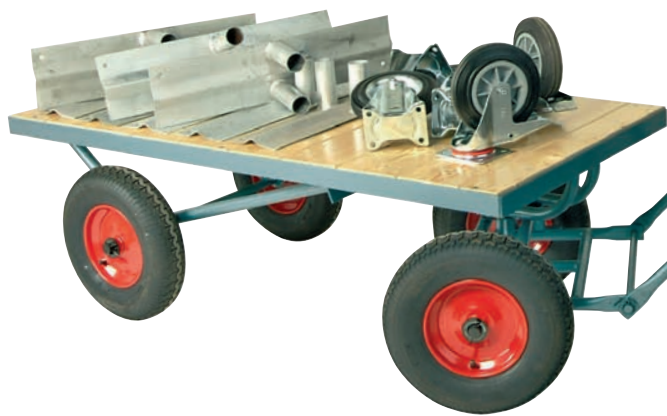

OPTIONAL T-HANDLE STEERING

Special Value Platform Trucks

✓ Immense 500, 750 & 1000kg capacities for intensive industrial use

- Two platform sizes
- Available as a single platform, fixed ends with slide in sides or fixed ends with hinged sides
- Steering by U-shaped drawbar
- All-steel welded construction, with selected tongued and grooved 25mm timber
- 400mm diameter pneumatic tyres fitted to roller bearing wheels cope with the roughest terrain
- Optional parking brake REF PB PRICE £75.00

FROM £381

FLAT PLATFORM

QUALITY TONGUED AND GROOVED 25MM TIMBER

FROM £494

FIXED ENDS & SLIDE IN SIDES

FROM £485

FIXED ENDS & HINGED SIDES

HEAVY DUTY PNEUMATIC TYRES FOR ALL TERRAINS