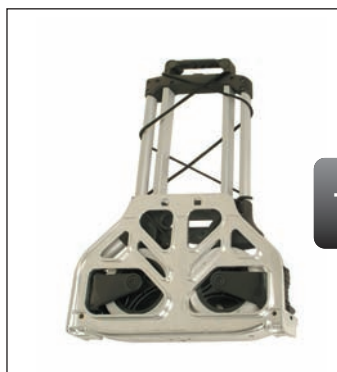

Folding Trucks

Budget Fold Flat Truck

✓ Carries 90kg ✓ Weighs just 9.8kg

- Simple push-button handle extension
- Wheels extend automatically when platform is lowered
- Elasticated load retainer straps
- Folds away to 690 x 490 x 60mm
- Footplate 485 x 260mm
- Non-marking 185mm wheels

REF BC2A PRICE £60.00

JUST 60mm THICK WHEN FOLDED

★ BUDGET CHOICE! ★

BC2A
£60

Premium Fold Flat Trucks

✓ Capacities 50-250kg ✓ So quick and simple to extend

- Premium quality aluminium & steel tube construction
- Non-slip cast aluminium footplate
- Comfortable non-slip hand grips
- Integral elasticated strap for safe load retention
- Non-marking polymer wheels with roller bearings (50/125kg models)
- Pneumatic tyres on roller bearing wheels (250kg model)

1730
£85

1732
£118

1735
£268

Ready to use within a few seconds!

Premium Fold Flat Trucks

CAPACITY (kg)	OVERALL H x W (mm)	FOLDED H x W x D (mm)	FOOTPLATE L x W (mm)	WHEEL DIA (mm)	WEIGHT (kg)	ORDER REF	PRICE
50	1030 x 390	595 x 390 x 50	300 x 385	127	3.2	1730	£85.00
125	1090 x 488	765 x 488 x 64	320 x 480	170	5.2	1732	£118.00
250	1190 x 660	855 x 660 x 135	450 x 595	220	12.6	1735	£268.00