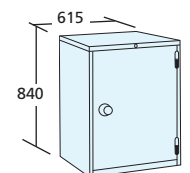

DRAWER LOADING	615mm WIDE	915mm WIDE
70kg	E78461611 £267.00	E78491611 £296.00
140kg	-	-

Full cupboard