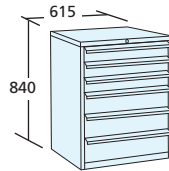

Storage Cabinets - 840mm High

✓ High quality cabinets for workshops, tool rooms, laboratories and all commercial areas

A full range of drawer dividers & accessories is available on the facing page

- Heavy gauge fully welded construction
- Central locking system & anti-tilt safety mechanism
- Drawers mounted on telescopic ball race slides
- All drawers have slotted side walls to accept dividers
 - All cabinets are 610mm deep
- Choice of 2 width options: 615 or 915mm
- Drawer depths – 100/150/200mm nominal depth
 - 70kg or 140kg drawer capacity
- Polyester powder coated finish for durability

Cabinet Colour Options

For required cabinet colour please add corresponding suffix to product code

■ Dark Grey (KXX) ■ Green (GXX) ■ Dark Blue (BXX)

DRAWER LOADING	615mm WIDE	915mm WIDE
70kg	E7846161C £865.00	E7849161C £1087.00
140kg	E4846161C £1001.00	E4849161C £1166.00

2 x 100mm drawers
2 x 150mm drawer
1 x 200mm drawer

DRAWER LOADING	615mm WIDE	915mm WIDE
70kg	E7846161D £977.00	E7849161D £1220.00
140kg	E4846161D £1094.00	E4849161D £1320.00

3 x 100mm drawers
3 x 150mm drawers