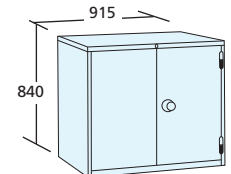

DRAWER LOADING	615mm WIDE	915mm WIDE
70kg	E78461611 £267.00	E78491611 £296.00
140kg	-	-

Full cupboard