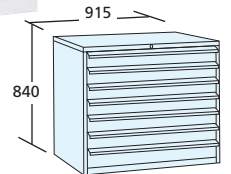

Storage Cabinets - 840mm High

✓ High quality cabinets for workshops, tool rooms, laboratories and all commercial areas

A full range of drawer dividers & accessories is available on the facing page

- Heavy gauge fully welded construction
- Central locking system & anti-tilt safety mechanism
- Drawers mounted on telescopic ball race slides
- All drawers have slotted side walls to accept dividers
 - All cabinets are 610mm deep
- Choice of 2 width options: 615 or 915mm
- Drawer depths – 100/150/200mm nominal depth
 - 70kg or 140kg drawer capacity
- Polyester powder coated finish for durability

Cabinet Colour Options

For required cabinet colour please add corresponding suffix to product code

■ Dark Grey (KXX) ■ Green (GXX) ■ Dark Blue (BXX)

DRAWER LOADING	615mm WIDE	915mm WIDE
70kg	E7846161C £865.00	E7849161C £1087.00
140kg	E4846161C £1001.00	E4849161C £1166.00

2 x 100mm drawers
2 x 150mm drawer
1 x 200mm drawer

DRAWER LOADING	615mm WIDE	915mm WIDE
70kg	E7846161D £977.00	E7849161D £1220.00
140kg	E4846161D £1094.00	E4849161D £1320.00

3 x 100mm drawers
3 x 150mm drawers