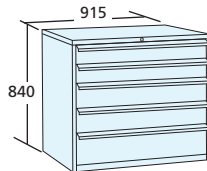

Storage Cabinets - 840mm High

✓ High quality cabinets for workshops, tool rooms, laboratories and all commercial areas

A full range of drawer dividers & accessories is available on the facing page

- Heavy gauge fully welded construction
- Central locking system & anti-tilt safety mechanism
- Drawers mounted on telescopic ball race slides
- All drawers have slotted side walls to accept dividers
 - All cabinets are 610mm deep
- Choice of 2 width options: 615 or 915mm
- Drawer depths – 100/150/200mm nominal depth
 - 70kg or 140kg drawer capacity
- Polyester powder coated finish for durability

Cabinet Colour Options

For required cabinet colour please add corresponding suffix to product code

■ Dark Grey (KXX) ■ Green (GXX) ■ Dark Blue (BXX)

DRAWER LOADING	615mm WIDE	915mm WIDE
70kg	E7846161C £865.00	E7849161C £1087.00
140kg	E4846161C £1001.00	E4849161C £1166.00