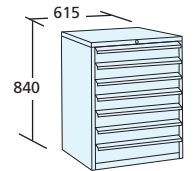

Storage Cabinets - 840mm High

✓ High quality cabinets for workshops, tool rooms, laboratories and all commercial areas

A full range of drawer dividers & accessories is available on the facing page

- Heavy gauge fully welded construction
- Central locking system & anti-tilt safety mechanism
- Drawers mounted on telescopic ball race slides
- All drawers have slotted side walls to accept dividers
 - All cabinets are 610mm deep
- Choice of 2 width options: 615 or 915mm
- Drawer depths – 100/150/200mm nominal depth
 - 70kg or 140kg drawer capacity
- Polyester powder coated finish for durability

Cabinet Colour Options

For required cabinet colour please add corresponding suffix to product code

■ Dark Grey (KXX) ■ Green (GXX) ■ Dark Blue (BXX)

DRAWER LOADING	615mm WIDE	915mm WIDE
70kg	E7846161C £865.00	E7849161C £1087.00
140kg	E4846161C £1001.00	E4849161C £1166.00

2 x 100mm drawers
2 x 150mm drawer
1 x 200mm drawer

DRAWER LOADING	615mm WIDE	915mm WIDE
70kg	E7846161D £977.00	E7849161D £1220.00
140kg	E4846161D £1094.00	E4849161D £1320.00

3 x 100mm drawers
3 x 150mm drawers