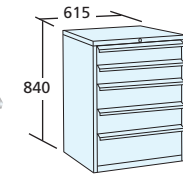

Storage Cabinets - 840mm High

✓ High quality cabinets for workshops, tool rooms, laboratories and all commercial areas

A full range of drawer dividers & accessories is available on the facing page

- Heavy gauge fully welded construction
- Central locking system & anti-tilt safety mechanism
- Drawers mounted on telescopic ball race slides
- All drawers have slotted side walls to accept dividers
 - All cabinets are 610mm deep
- Choice of 2 width options: 615 or 915mm
- Drawer depths – 100/150/200mm nominal depth
 - 70kg or 140kg drawer capacity
- Polyester powder coated finish for durability

Cabinet Colour Options

For required cabinet colour please add corresponding suffix to product code

■ Dark Grey (KXX) ■ Green (GXX) ■ Dark Blue (BXX)

DRAWER LOADING	615mm WIDE	915mm WIDE
70kg	E7846161C £865.00	E7849161C £1087.00
140kg	E4846161C £1001.00	E4849161C £1166.00