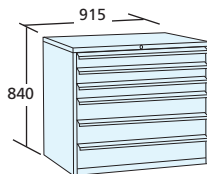

DRAWER LOADING	615mm WIDE	915mm WIDE
70kg	E7846161D £977.00	E7849161D £1220.00
140kg	E4846161D £1094.00	E4849161D £1320.00

3 x 100mm drawers
3 x 150mm drawers