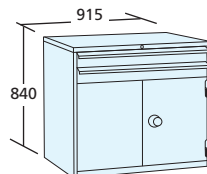

Storage Cabinets - 840mm High

✓ High quality cabinets for workshops, tool rooms, laboratories and all commercial areas

A full range of drawer dividers & accessories is available on the facing page

- Heavy gauge fully welded construction
- Central locking system & anti-tilt safety mechanism
- Drawers mounted on telescopic ball race slides
- All drawers have slotted side walls to accept dividers
 - All cabinets are 610mm deep
- Choice of 2 width options: 615 or 915mm
- Drawer depths – 100/150/200mm nominal depth
 - 70kg or 140kg drawer capacity
- Polyester powder coated finish for durability

2 x 100mm drawers
2 x 150mm drawer
1 x 200mm drawer

DRAWER LOADING	615mm WIDE	915mm WIDE
70kg	E7846161D £977.00	E7849161D £1220.00
140kg	E4846161D £1094.00	E4849161D £1320.00

3 x 100mm drawers
3 x 150mm drawers

DRAWER LOADING	615mm WIDE	915mm WIDE
70kg	E7846161F £1084.00	E7849161F £1362.00
140kg	E4846161F £1183.00	E4849161F £1467.00

7 x 100mm drawers

DRAWER LOADING	615mm WIDE	915mm WIDE
70kg	E78461612 £496.00	E78491612 £584.00
140kg	E48461612 £610.00	E48491612 £762.00