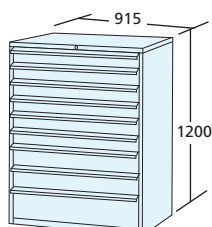

Storage Cabinets - 1200mm High

DRAWER LOADING	615mm WIDE	915mm WIDE
70kg	E7126161V £1071.00	E7129161V £1289.00
140kg	E4126161V £1170.00	E4129161V £1405.00

6 x 150mm drawers
1 x 200mm drawers

DRAWER LOADING	615mm WIDE	915mm WIDE
70kg	E7126161W £1148.00	E7129161W £1458.00
140kg	E4126161W £1280.00	E4129161W £1591.00

2 x 100mm drawers
6 x 150mm drawers

DRAWER LOADING	615mm WIDE	915mm WIDE
70kg	E7126161Y £1421.00	E7129161Y £1835.00
140kg	E4126161Y £1587.00	E4129161Y £2001.00

6 x 100mm drawers
2 x 150mm drawers
1 x 200mm drawer

Cabinet Accessories

- Suit 1200mm high cabinets on this page
- Suit 840mm high cabinets on facing page
- Also suit Heavy Duty Storage Bench cabinets on pages 196-197

Moulded Drawer Inserts

Moulded plastic inserts - 55mm deep. Ideal for small parts storage.

DIMENSIONS L x W (mm)	ORDER REF	PRICE (EACH)
610 x 615	ET610615XXXX	£39.00
910 x 457	ET910457XXXX	£36.00

Slotted Dividers - Packs of 6

LENGTH (mm)	100mm HIGH DRAWER		150mm HIGH DRAWER		200mm HIGH DRAWER	
	ORDER REF	PRICE	ORDER REF	PRICE	ORDER REF	PRICE
500 FRONT TO BACK	ED100FTB2XXX	£43.00	ED150FTB2XXX	£68.00	ED200FTB2XXX	£78.00