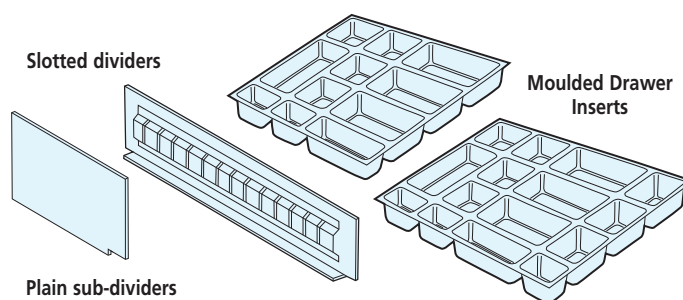

2 x 100mm drawers
6 x 150mm drawers

DRAWER LOADING	615mm WIDE	915mm WIDE
70kg	E7126161Y £1421.00	E7129161Y £1835.00
140kg	E4126161Y £1587.00	E4129161Y £2001.00

6 x 100mm drawers
2 x 150mm drawers
1 x 200mm drawer

Cabinet Accessories

- Suit 1200mm high cabinets on this page
- Suit 840mm high cabinets on facing page
- Also suit Heavy Duty Storage Bench cabinets on pages 196-197

Moulded Drawer Inserts

Moulded plastic inserts - 55mm deep. Ideal for small parts storage.

DIMENSIONS L x W (mm)	ORDER REF	PRICE (EACH)
610 x 615	ET610615XXXX	£39.00
910 x 457	ET910457XXXX	£36.00

Slotted Dividers - Packs of 6

LENGTH (mm)	100mm HIGH DRAWER		150mm HIGH DRAWER		200mm HIGH DRAWER	
	ORDER REF	PRICE	ORDER REF	PRICE	ORDER REF	PRICE
500 FRONT TO BACK	ED100FTB2XXX	£43.00	ED150FTB2XXX	£68.00	ED200FTB2XXX	£78.00