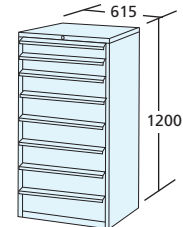

Storage Cabinets - 1200mm High

DRAWER LOADING	615mm WIDE	915mm WIDE
70kg	E7126161V £1071.00	E7129161V £1289.00
140kg	E4126161V £1170.00	E4129161V £1405.00

6 x 150mm drawers
1 x 200mm drawers

DRAWER LOADING	615mm WIDE	915mm WIDE
70kg	E7126161W £1148.00	E7129161W £1458.00
140kg	E4126161W £1280.00	E4129161W £1591.00

2 x 100mm drawers
6 x 150mm drawers

DRAWER LOADING	615mm WIDE	915mm WIDE
70kg	E7126161Y £1421.00	E7129161Y £1835.00
140kg	E4126161Y £1587.00	E4129161Y £2001.00

6 x 100mm drawers
2 x 150mm drawers
1 x 200mm drawer

Cabinet Accessories

- Suit 1200mm high cabinets on this page
- Suit 840mm high cabinets on facing page
- Also suit Heavy Duty Storage Bench cabinets on pages 196-197

Moulded Drawer Inserts

Moulded plastic inserts - 55mm deep. Ideal for small parts storage.

DIMENSIONS L x W (mm)	ORDER REF	PRICE (EACH)
610 x 615	ET610615XXXX	£39.00
910 x 457	ET910457XXXX	£36.00

Slotted Dividers - Packs of 6

LENGTH (mm)	100mm HIGH DRAWER		150mm HIGH DRAWER		200mm HIGH DRAWER	
	ORDER REF	PRICE	ORDER REF	PRICE	ORDER REF	PRICE
500 FRONT TO BACK	ED100FTB2XXX	£43.00	ED150FTB2XXX	£68.00	ED200FTB2XXX	£78.00