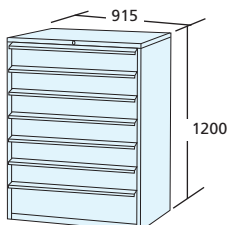

Storage Cabinets - 1200mm High

DRAWER LOADING	615mm WIDE	915mm WIDE
70kg	E7126161V £1071.00	E7129161V £1289.00
140kg	E4126161V £1170.00	E4129161V £1405.00

6 x 150mm drawers
1 x 200mm drawers

DRAWER LOADING	615mm WIDE	915mm WIDE
70kg	E7126161W £1148.00	E7129161W £1458.00
140kg	E4126161W £1280.00	E4129161W £1591.00

2 x 100mm drawers
6 x 150mm drawers

DRAWER LOADING	615mm WIDE	915mm WIDE
70kg	E7126161Y £1421.00	E7129161Y £1835.00
140kg	E4126161Y £1587.00	E4129161Y £2001.00

6 x 100mm drawers
2 x 150mm drawers
1 x 200mm drawer

Cabinet Accessories

- Suit 1200mm high cabinets on this page
- Suit 840mm high cabinets on facing page
- Also suit Heavy Duty Storage Bench cabinets on pages 196-197

Moulded Drawer Inserts

Moulded plastic inserts - 55mm deep. Ideal for small parts storage.

DIMENSIONS L x W (mm)	ORDER REF	PRICE (EACH)
610 x 615	ET610615XXXX	£39.00
910 x 457	ET910457XXXX	£36.00

Slotted Dividers - Packs of 6

LENGTH (mm)	100mm HIGH DRAWER		150mm HIGH DRAWER		200mm HIGH DRAWER	
	ORDER REF	PRICE	ORDER REF	PRICE	ORDER REF	PRICE
500 FRONT TO BACK	ED100FTB2XXX	£43.00	ED150FTB2XXX	£68.00	ED200FTB2XXX	£78.00