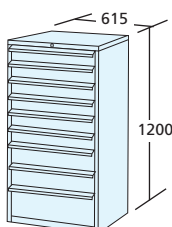

Storage Cabinets - 1200mm High

DRAWER LOADING	615mm WIDE	915mm WIDE
70kg	E7126161V £1071.00	E7129161V £1289.00
140kg	E4126161V £1170.00	E4129161V £1405.00

6 x 150mm drawers
1 x 200mm drawers

DRAWER LOADING	615mm WIDE	915mm WIDE
70kg	E7126161W £1148.00	E7129161W £1458.00
140kg	E4126161W £1280.00	E4129161W £1591.00

2 x 100mm drawers
6 x 150mm drawers

DRAWER LOADING	615mm WIDE	915mm WIDE
70kg	E7126161Y £1421.00	E7129161Y £1835.00
140kg	E4126161Y £1587.00	E4129161Y £2001.00

6 x 100mm drawers
2 x 150mm drawers
1 x 200mm drawer

Cabinet Accessories

- Suit 1200mm high cabinets on this page
- Suit 840mm high cabinets on facing page
- Also suit Heavy Duty Storage Bench cabinets on pages 196-197

Moulded Drawer Inserts

Moulded plastic inserts - 55mm deep. Ideal for small parts storage.

DIMENSIONS L x W (mm)	ORDER REF	PRICE (EACH)
610 x 615	ET610615XXXX	£39.00
910 x 457	ET910457XXXX	£36.00

Slotted Dividers - Packs of 6

LENGTH (mm)	100mm HIGH DRAWER		150mm HIGH DRAWER		200mm HIGH DRAWER	
	ORDER REF	PRICE	ORDER REF	PRICE	ORDER REF	PRICE
500 FRONT TO BACK	ED100FTB2XXX	£43.00	ED150FTB2XXX	£68.00	ED200FTB2XXX	£78.00