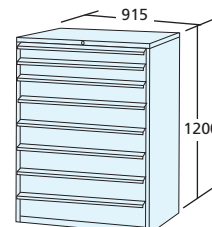

Storage Cabinets - 1200mm High

DRAWER LOADING	615mm WIDE	915mm WIDE
70kg	E7126161V £1071.00	E7129161V £1289.00
140kg	E4126161V £1170.00	E4129161V £1405.00

6 x 150mm drawers
1 x 200mm drawers

DRAWER LOADING	615mm WIDE	915mm WIDE
70kg	E7126161W £1148.00	E7129161W £1458.00
140kg	E4126161W £1280.00	E4129161W £1591.00

2 x 100mm drawers
6 x 150mm drawers

DRAWER LOADING	615mm WIDE	915mm WIDE
70kg	E7126161Y £1421.00	E7129161Y £1835.00
140kg	E4126161Y £1587.00	E4129161Y £2001.00

6 x 100mm drawers
2 x 150mm drawers
1 x 200mm drawer

Cabinet Accessories

- Suit 1200mm high cabinets on this page
- Suit 840mm high cabinets on facing page
- Also suit Heavy Duty Storage Bench cabinets on pages 196-197

Moulded Drawer Inserts

Moulded plastic inserts - 55mm deep. Ideal for small parts storage.

DIMENSIONS L x W (mm)	ORDER REF	PRICE (EACH)
610 x 615	ET610615XXXX	£39.00
910 x 457	ET910457XXXX	£36.00

Slotted Dividers - Packs of 6

LENGTH (mm)	100mm HIGH DRAWER		150mm HIGH DRAWER		200mm HIGH DRAWER	
	ORDER REF	PRICE	ORDER REF	PRICE	ORDER REF	PRICE
500 FRONT TO BACK	ED100FTB2XXX	£43.00	ED150FTB2XXX	£68.00	ED200FTB2XXX	£78.00