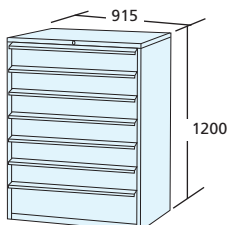

Storage Cabinets - 1200mm High

DRAWER LOADING	615mm WIDE	915mm WIDE
70kg	E7126161V £1071.00	E7129161V £1289.00
140kg	E4126161V £1170.00	E4129161V £1405.00

6 x 150mm drawers
1 x 200mm drawers

DRAWER LOADING	615mm WIDE	915mm WIDE
70kg	E7126161W £1148.00	E7129161W £1458.00
140kg	E4126161W £1280.00	E4129161W £1591.00

2 x 100mm drawers
6 x 150mm drawers

DRAWER LOADING	615mm WIDE	915mm WIDE
70kg	E7126161Y £1421.00	E7129161Y £1835.00
140kg	E4126161Y £1587.00	E4129161Y £2001.00

6 x 100mm drawers
2 x 150mm drawers
1 x 200mm drawer

Cabinet Accessories

- Suit 1200mm high cabinets on this page
- Suit 840mm high cabinets on facing page
- Also suit Heavy Duty Storage Bench cabinets on pages 196-197

Moulded Drawer Inserts

Moulded plastic inserts - 55mm deep. Ideal for small parts storage.

DIMENSIONS L x W (mm)	ORDER REF	PRICE (EACH)
610 x 615	ET610615XXXX	£39.00
910 x 457	ET910457XXXX	£36.00

Slotted Dividers - Packs of 6

LENGTH (mm)	100mm HIGH DRAWER		150mm HIGH DRAWER		200mm HIGH DRAWER	
	ORDER REF	PRICE	ORDER REF	PRICE	ORDER REF	PRICE
500 FRONT TO BACK	ED100FTB2XXX	£43.00	ED150FTB2XXX	£68.00	ED200FTB2XXX	£78.00