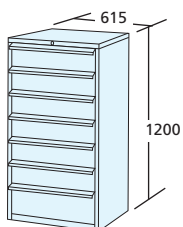

Storage Cabinets - 1200mm High

DRAWER LOADING	615mm WIDE	915mm WIDE
70kg	E7126161V £1071.00	E7129161V £1289.00
140kg	E4126161V £1170.00	E4129161V £1405.00

6 x 150mm drawers
1 x 200mm drawers

DRAWER LOADING	615mm WIDE	915mm WIDE
70kg	E7126161W £1148.00	E7129161W £1458.00
140kg	E4126161W £1280.00	E4129161W £1591.00

2 x 100mm drawers
6 x 150mm drawers

DRAWER LOADING	615mm WIDE	915mm WIDE
70kg	E7126161Y £1421.00	E7129161Y £1835.00
140kg	E4126161Y £1587.00	E4129161Y £2001.00

6 x 100mm drawers
2 x 150mm drawers
1 x 200mm drawer

Cabinet Accessories

- Suit 1200mm high cabinets on this page
- Suit 840mm high cabinets on facing page
- Also suit Heavy Duty Storage Bench cabinets on pages 196-197

Moulded Drawer Inserts

Moulded plastic inserts - 55mm deep. Ideal for small parts storage.

DIMENSIONS L x W (mm)	ORDER REF	PRICE (EACH)
610 x 615	ET610615XXXX	£39.00
910 x 457	ET910457XXXX	£36.00

Slotted Dividers - Packs of 6

LENGTH (mm)	100mm HIGH DRAWER		150mm HIGH DRAWER		200mm HIGH DRAWER	
	ORDER REF	PRICE	ORDER REF	PRICE	ORDER REF	PRICE
500 FRONT TO BACK	ED100FTB2XXX	£43.00	ED150FTB2XXX	£68.00	ED200FTB2XXX	£78.00