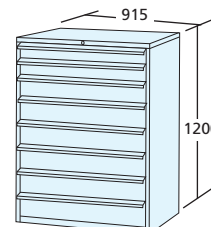

Storage Cabinets - 1200mm High

DRAWER LOADING	615mm WIDE	915mm WIDE
70kg	E7126161V £1071.00	E7129161V £1289.00
140kg	E4126161V £1170.00	E4129161V £1405.00

6 x 150mm drawers
1 x 200mm drawers

DRAWER LOADING	615mm WIDE	915mm WIDE
70kg	E7126161W £1148.00	E7129161W £1458.00
140kg	E4126161W £1280.00	E4129161W £1591.00

2 x 100mm drawers
6 x 150mm drawers

DRAWER LOADING	615mm WIDE	915mm WIDE
70kg	E7126161Y £1421.00	E7129161Y £1835.00
140kg	E4126161Y £1587.00	E4129161Y £2001.00

6 x 100mm drawers
2 x 150mm drawers
1 x 200mm drawer

Cabinet Accessories

- Suit 1200mm high cabinets on this page
- Suit 840mm high cabinets on facing page
- Also suit Heavy Duty Storage Bench cabinets on pages 196-197

Moulded Drawer Inserts

Moulded plastic inserts - 55mm deep. Ideal for small parts storage.

DIMENSIONS L x W (mm)	ORDER REF	PRICE (EACH)
610 x 615	ET610615XXXX	£39.00
910 x 457	ET910457XXXX	£36.00

Slotted Dividers - Packs of 6

LENGTH (mm)	100mm HIGH DRAWER		150mm HIGH DRAWER		200mm HIGH DRAWER	
	ORDER REF	PRICE	ORDER REF	PRICE	ORDER REF	PRICE
500 FRONT TO BACK	ED100FTB2XXX	£43.00	ED150FTB2XXX	£68.00	ED200FTB2XXX	£78.00