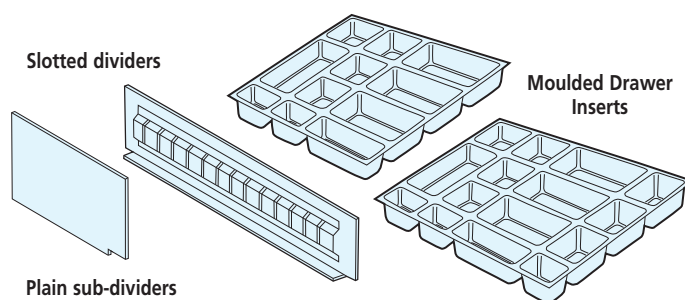

2 x 100mm drawers
6 x 150mm drawers

DRAWER LOADING	615mm WIDE	915mm WIDE
70kg	E7126161Y £1421.00	E7129161Y £1835.00
140kg	E4126161Y £1587.00	E4129161Y £2001.00

6 x 100mm drawers
2 x 150mm drawers
1 x 200mm drawer

Cabinet Accessories

- Suit 1200mm high cabinets on this page
- Suit 840mm high cabinets on facing page
- Also suit Heavy Duty Storage Bench cabinets on pages 196-197

Moulded Drawer Inserts

Moulded plastic inserts - 55mm deep. Ideal for small parts storage.

DIMENSIONS L x W (mm)	ORDER REF	PRICE (EACH)
610 x 615	ET610615XXXX	£39.00
910 x 457	ET910457XXXX	£36.00

Slotted Dividers - Packs of 6

LENGTH (mm)	100mm HIGH DRAWER		150mm HIGH DRAWER		200mm HIGH DRAWER	
	ORDER REF	PRICE	ORDER REF	PRICE	ORDER REF	PRICE
500 FRONT TO BACK	ED100FTB2XXX	£43.00	ED150FTB2XXX	£68.00	ED200FTB2XXX	£78.00