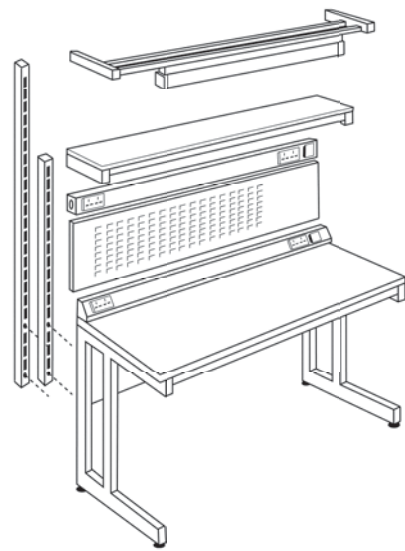

General Purpose Cantilever Workbenches

i **Static Electricity Control**

For areas of potential danger to static sensitive electronic devices, see below for **GENERAL PURPOSE CANTILEVER WORKBENCHES** with static dissipative worktops.

BENCHES FROM £355

Full range of accessories available, see pages 184, 185 and 196

General Purpose Cantilever Workbenches

- ✓ Ergonomic cantilever style for more leg room
- Strong welded tubular frames and channel supports
- Complete with adjustable feet
- Choice of 6 standard sizes and 4 worksurface types
- Standard height 840mm, 920mm also available
- 20mm thick with 2mm thick plastic edging
- Durable powder coated finish
- Static control workbenches are fitted with 2 x 4mm wrist strap sockets

Plastic Laminate Worktop

Vinyl Worktop

Norastat Worktop
10⁵ - 10⁷ ohms

Lamstat Worktop
10⁶ - 10⁸ ohms

Basic Workbench Options (Standard height 840mm, 920mm also available)

MODEL	DIMENSIONS H x W x D (mm)	VINYL REF	PRICE	LAMINATE REF	PRICE	NORASTAT REF	PRICE	LAMSTAT REF	PRICE
EXTENSION BENCH*	840 x 900 x 600	BC849060VLXX	£213.00	BC849060PLXX	£213.00	BC849060NLXX	£237.00	BC849060LLXX	£237.00
	840 x 1200 x 600	BC841260VLXX	£300.00	BC841260PLXX	£300.00	BC841260NLXX	£329.00	BC841260LLXX	£329.00
BASIC WORKBENCH	840 x 1200 x 750	BC841275VLXX	£355.00	BC841275PLXX	£355.00	BC841275NLXX	£392.00	BC841275LLXX	£392.00
	840 x 1500 x 750	BC841575VLXX	£412.00	BC841575PLXX	£412.00	BC841575NLXX	£429.00	BC841575LLXX	£429.00
	840 x 1800 x 750	BC841875VLXX	£455.00	BC841875PLXX	£455.00	BC841875NLXX	£476.00	BC841875LLXX	£476.00
	840 x 1800 x 900	BC841890VLXX	£480.00	BC841890PLXX	£480.00	BC841890NLXX	£503.00	BC841890LLXX	£503.00