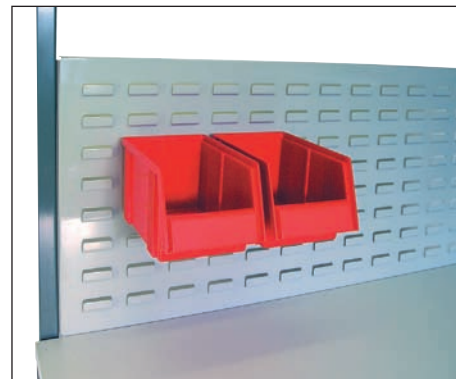

Basic Benches

DIMENSIONS W x D (mm)	ORDER REF	PRICE
700 x 500	TP507	£159.00
1000 x 500	TP510	£176.00
1500 x 500	TP515	£205.00
1000 x 700	TP710	£197.00
1200 x 700	TP712	£201.00
1500 x 700	TP715	£220.00
1800 x 700	TP718	£248.00
1500 x 900	TP915	£257.00
1800 x 900	TP918	£280.00

A Benches with Shelf

310mm deep shelf adjusts 1080-1550H

DIMENSIONS W x D (mm)	ORDER REF	PRICE
1200 x 700	TPH712	£324.00
1500 x 700	TPH715	£340.00
1800 x 700	TPH718	£375.00
1500 x 900	TPH915	£370.00
1800 x 900	TPH918	£407.00

Louvred Panels

Robust, louvred steel panel, in RAL7035 grey. For TPH benches only

DIMENSIONS L x W (mm)	ORDER REF	PRICE
1200 x 450	LP1200	£49.00
1500 x 450	LP1500	£64.00
1800 x 450	LP1800	£75.00

D Overhead Lighting

Twin 54W fluorescent tubes with flicker-free electronic ignition. 1200mm long, for TPH benches

REF OL254 PRICE £207.00

B

B Extension Benches

TYPE	DIMENSIONS W x D (mm)	ORDER REF	PRICE
ANGLE	1000 x 500	TP510K	£144.00
ANGLE	1200 x 700	TP712K	£174.00
IN LINE	1200 x 700	TP712L	£173.00
IN LINE	1500 x 700	TP715L	£197.00
IN LINE	1800 x 700	TP718L	£215.00
IN LINE	1500 x 900	TP915L	£226.00
IN LINE	1800 x 900	TP918L	£258.00