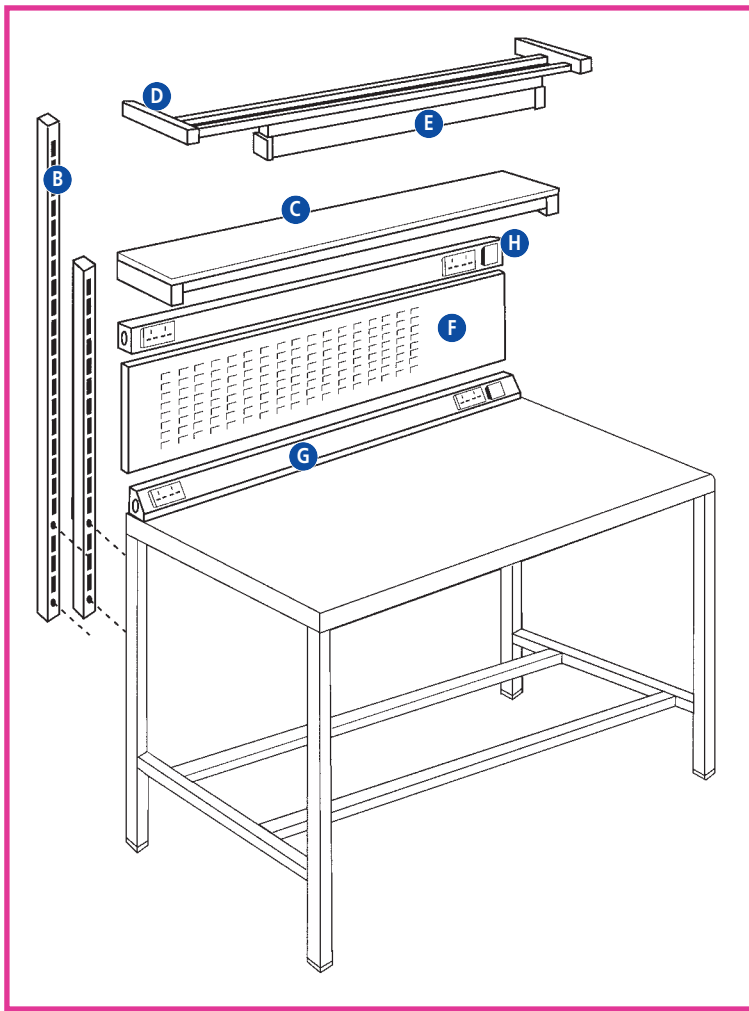

Heavy Duty Storage Benches

Heavy Duty Storage Benches

- ✓ High quality fully welded workbenches for strength and durability in use
- A heavy duty bench available with heavy duty storage drawers
- Suitable for heavy duty applications such as engineering and manufacturing
- Drawers and cupboards take up to 70kg UDL
- Full range of accessories available including drawers, cupboards and shelves

Cabinet Colour Options

For required cabinet colours please add following suffix to product code

- Dark Grey (KXX)
- Dark Blue (BXX)
- Green (GXX)

Heavy Duty Storage Bench Accessories

ITEM	DESCRIPTION	ORDER REF	PRICE
B	760mm REAR SUPPORT POSTS	BESP760SXXX	£48.00
B	1180mm REAR SUPPORT POSTS (PAIR)	BESP1180SXXX	£59.00
C	UPPER SHELF 300mm MFC FOR 1200mm BENCH	BEUS1200GXXX	£71.00
C	UPPER SHELF 300mm VINYL FOR 1200mm BENCH	BEUS1200VXXX	£75.00
C	UPPER SHELF 300mm LAM FOR 1200mm BENCH	BEUS1200PXXX	£75.00
C	UPPER SHELF 300mm MFC FOR 1500mm BENCH	BEUS1500GXXX	£87.00
C	UPPER SHELF 300mm VINYL FOR 1500mm BENCH	BEUS1500VXXX	£90.00
C	UPPER SHELF 300mm LAM FOR 1500mm BENCH	BEUS1500PXXX	£90.00
C	UPPER SHELF 300mm MFC FOR 1800mm BENCH	BEUS1800GXXX	£100.00
C	UPPER SHELF 300mm VINYL FOR 1800mm BENCH	BEUS1800VXXX	£109.00
C	UPPER SHELF 300mm LAM FOR 1800mm BENCH	BEUS1800PXXX	£109.00
D	LIGHT/TOOL RAIL SUPPORT FOR 1200mm BENCH	BERS1200XLXX	£60.00
D	LIGHT/TOOL RAIL SUPPORT FOR 1500mm BENCH	BERS1500XLXX	£64.00
D	LIGHT/TOOL RAIL SUPPORT FOR 1800mm BENCH	BERS1800XLXX	£67.00
E	FLUORESCENT LIGHT	BELF1200XLXX	£34.00

ITEM	DESCRIPTION	ORDER REF	PRICE
F	LOUVRED BACK PANEL FOR 1200mm BENCH	BEL04812IXXX	£111.00
F	LOUVRED BACK PANEL FOR 1500mm BENCH	BEL04815IXXX	£122.00
F	LOUVRED BACK PANEL FOR 1800mm BENCH	BEL04818IXXX	£136.00
G	WORKTOP SERVICE DUCT FOR 1200mm BENCH	BESDWT122XXX	£93.00
G	WORKTOP SERVICE DUCT FOR 1500mm BENCH	BESDWT15XXX	£96.00
G	WORKTOP SERVICE DUCT FOR 1800mm BENCH	BESDWT18XXX	£100.00
H	POST FITTED SERVICE DUCT FOR 1200mm BENCH	BESDSP12XXX	£102.00
H	POST FITTED SERVICE DUCT FOR 1500mm BENCH	BESDSP15XXX	£105.00
H	POST FITTED SERVICE DUCT FOR 1800mm BENCH	BESDSP18XXX	£108.00
I	4 DRAWER CABINET - 1 x 100, 3 x 150	BZDRAW04XA	£604.00
J	5 DRAWER CABINET - 4 x 100, 1 x 150	BZDRAW05XB	£671.00
K	2 DRAWER CABINET - 2 x 100, 1 x CUPBOARD	BZDCBDR02XC	£331.00
L	4 DRAWER CABINET - 2 x 100, 1 x 150, 1 x 200	BZDRAW04XD	£624.00
M	CUPBOARD WITH SHELF	BZCBDXSHXE	£220.00
N	3 DRAWER CABINET - 2 x 100, 1 x 350	BZDRAW03XF	£530.00