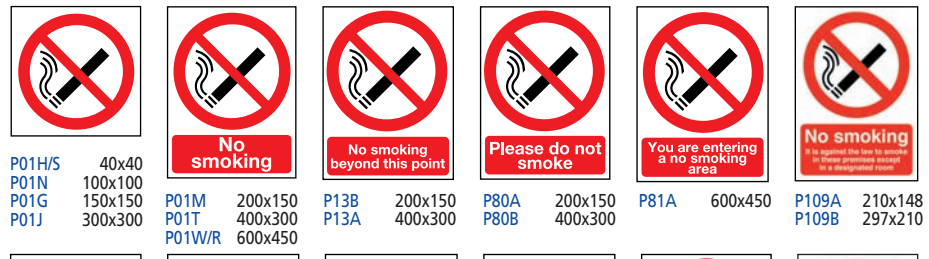

Safety Signs

i **SMOKE FREE UK - DO YOU COMPLY?**
 England became smokefree on the 1st July 2007. Under the new legislation you are now required to display signage at the entrance of premises where smoking is not permitted so that employees, visitors and customers are aware of the ban.

P106A 210x148
 P106B 297x210
 P106C 420x297
 P107A 210x148
 P107B 297x210
 P107C 420x297

Prohibition Safety Signs

RAPID DELIVERY

- ✓ To convey prohibited actions, reduce the risk of fire and prevent personal injury
- ✓ Guaranteed to comply with BS5499 and the Health & Safety (Safety Signs and Signals) regulations 1996
- Signs consist of a circular band with cross-bar, white text on red background and black graphic symbol
- Available in self-adhesive or rigid PVC

Fire Extinguisher Safety Signs

- ✓ Provides essential information about the contents of the extinguisher and is easily located in the event of a fire

SIZE (mm)	SELF-ADHESIVE VINYL	1mm RIGID PVC	SIZE (mm)	SELF-ADHESIVE VINYL	1mm RIGID PVC	SIZE (mm)	SELF-ADHESIVE VINYL	1mm RIGID PVC
40 x 40	£5.30 pack of 10	-	200 x 200	£5.00	£7.50	300 x 400	£8.90	£16.30
50 x 150	-	£3.90	200 x 400	£7.50	£11.50	300 x 450	£10.00	£17.40
100 x 75	£1.70	£2.90	210 x 148	£4.00	£6.30	330 x 450	£11.70	£20.80
100 x 100	£1.80	£2.80	240 x 330	£7.50	£11.50	400 x 300	£8.90	£16.30
100 x 200	£3.90	£5.10	280 x 90	£3.10	£5.40	420 x 297	£11.40	£17.90
150 x 150	£2.70	£5.10	297 x 210	£10.50	£15.00	450 x 600	-	£30.10
200 x 150	£3.70	£6.50	300 x 300	£7.90	£12.60	600 x 450	£18.40	£30.10