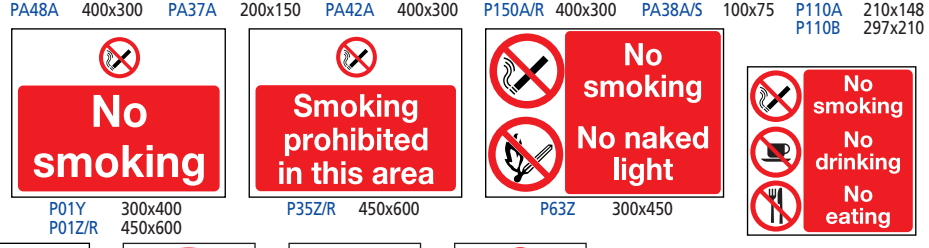

Safety Signs

i **SMOKE FREE UK - DO YOU COMPLY?**
 England became smokefree on the 1st July 2007. Under the new legislation you are now required to display signage at the entrance of premises where smoking is not permitted so that employees, visitors and customers are aware of the ban.

P106A 210x148
 P106B 297x210
 P106C 420x297
 P107A 210x148
 P107B 297x210
 P107C 420x297

Prohibition Safety Signs

RAPID DELIVERY

- ✓ To convey prohibited actions, reduce the risk of fire and prevent personal injury
- ✓ Guaranteed to comply with BS5499 and the Health & Safety (Safety Signs and Signals) regulations 1996
- Signs consist of a circular band with cross-bar, white text on red background and black graphic symbol
- Available in self-adhesive or rigid PVC

Fire Extinguisher Safety Signs

- ✓ Provides essential information about the contents of the extinguisher and is easily located in the event of a fire

SIZE (mm)	SELF-ADHESIVE VINYL	1mm RIGID PVC	SIZE (mm)	SELF-ADHESIVE VINYL	1mm RIGID PVC	SIZE (mm)	SELF-ADHESIVE VINYL	1mm RIGID PVC
40 x 40	£5.30 pack of 10	-	200 x 200	£5.00	£7.50	300 x 400	£8.90	£16.30
50 x 150	-	£3.90	200 x 400	£7.50	£11.50	300 x 450	£10.00	£17.40
100 x 75	£1.70	£2.90	210 x 148	£4.00	£6.30	330 x 450	£11.70	£20.80
100 x 100	£1.80	£2.80	240 x 330	£7.50	£11.50	400 x 300	£8.90	£16.30
100 x 200	£3.90	£5.10	280 x 90	£3.10	£5.40	420 x 297	£11.40	£17.90
150 x 150	£2.70	£5.10	297 x 210	£10.50	£15.00	450 x 600	-	£30.10
200 x 150	£3.70	£6.50	300 x 300	£7.90	£12.60	600 x 450	£18.40	£30.10