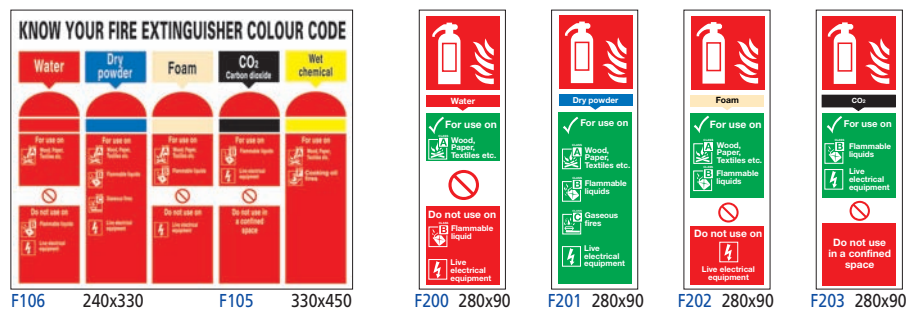

Safety Signs

i **SMOKE FREE UK - DO YOU COMPLY?**
 England became smokefree on the 1st July 2007. Under the new legislation you are now required to display signage at the entrance of premises where smoking is not permitted so that employees, visitors and customers are aware of the ban.

P106A 210x148
 P106B 297x210
 P106C 420x297
 P107A 210x148
 P107B 297x210
 P107C 420x297

Prohibition Safety Signs

RAPID DELIVERY

- ✓ To convey prohibited actions, reduce the risk of fire and prevent personal injury
- ✓ Guaranteed to comply with BS5499 and the Health & Safety (Safety Signs and Signals) regulations 1996
- Signs consist of a circular band with cross-bar, white text on red background and black graphic symbol
- Available in self-adhesive or rigid PVC

Fire Extinguisher Safety Signs

- ✓ Provides essential information about the contents of the extinguisher and is easily located in the event of a fire

SIZE (mm)	SELF-ADHESIVE VINYL	1mm RIGID PVC	SIZE (mm)	SELF-ADHESIVE VINYL	1mm RIGID PVC	SIZE (mm)	SELF-ADHESIVE VINYL	1mm RIGID PVC
40 x 40	£5.30 pack of 10	-	200 x 200	£5.00	£7.50	300 x 400	£8.90	£16.30
50 x 150	-	£3.90	200 x 400	£7.50	£11.50	300 x 450	£10.00	£17.40
100 x 75	£1.70	£2.90	210 x 148	£4.00	£6.30	330 x 450	£11.70	£20.80
100 x 100	£1.80	£2.80	240 x 330	£7.50	£11.50	400 x 300	£8.90	£16.30
100 x 200	£3.90	£5.10	280 x 90	£3.10	£5.40	420 x 297	£11.40	£17.90
150 x 150	£2.70	£5.10	297 x 210	£10.50	£15.00	450 x 600	-	£30.10
200 x 150	£3.70	£6.50	300 x 300	£7.90	£12.60	600 x 450	£18.40	£30.10