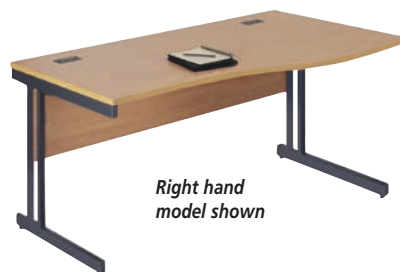

Wave Workstations

Cantilever Leg

- A modern style cantilever leg frame (O/G, M/S, B/S)

DESCRIPTION	DIMENSIONS W x D x H (mm)	ORDER REF	PRICE
LEFT HAND	1400 x 800/1000 x 720	ZIM1410LWC	£170.00
LEFT HAND	1600 x 800/1000 x 720	ZIM1610LWC	£182.00
LEFT HAND	1800 x 800/1000 x 720	ZIM1810LWC	£190.00
RIGHT HAND	1400 x 800/1000 x 720	ZIM1410RWC	£170.00
RIGHT HAND	1600 x 800/1000 x 720	ZIM1610RWC	£182.00
RIGHT HAND	1800 x 800/1000 x 720	ZIM1810RWC	£190.00

Panel End

- Matching panel ends give the workstation a more traditional look (OAK, MA, BCH)

DESCRIPTION	DIMENSIONS W x D x H (mm)	ORDER REF	PRICE
LEFT HAND	1400 x 800/1000 x 720	ZIM1410LWP	£170.00
LEFT HAND	1600 x 800/1000 x 720	ZIM1610LWP	£182.00
LEFT HAND	1800 x 800/1000 x 720	ZIM1810LWP	£190.00
RIGHT HAND	1400 x 800/1000 x 720	ZIM1410RWP	£170.00
RIGHT HAND	1600 x 800/1000 x 720	ZIM1610RWP	£182.00
RIGHT HAND	1800 x 800/1000 x 720	ZIM1810RWP	£190.00

Desk High Pedestals

- Metal roller runners, locks, 3 drawers (OAK, MA, BCH)

DIMENSIONS W x D x H (mm)	ORDER REF	PRICE
392 x 600 x 720	IMDHP63	£173.00

Desk High Pedestals

- Metal roller runners, locks, 3 drawers (OAK, MA, BCH)

DIMENSIONS W x D x H (mm)	ORDER REF	PRICE
392 x 800 x 720	IMDHP83	£200.00