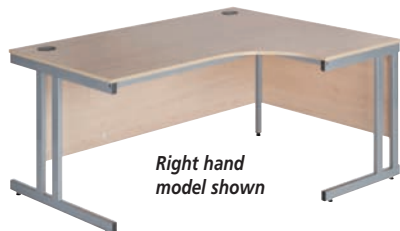

Maple & Silver

Oak & Graphite

Beech & Silver

Oak

Maple

Beech

Core Workstations

Cantilever Leg

- A modern style cantilever leg frame (O/G, M/S, B/S)

DESCRIPTION	DIMENSIONS W x D x H (mm)	ORDER REF	PRICE
LEFT HAND	1600 x 1200/800/600 x 720	ZIM16LCF	£217.00
LEFT HAND	1800 x 1200/800/600 x 720	ZIM18LCF	£235.00
RIGHT HAND	1600 x 1200/800/600 x 720	ZIM16RCF	£217.00
RIGHT HAND	1800 x 1200/800/600 x 720	ZIM18RCF	£235.00

Panel End

- Matching panel ends give the workstation a more traditional look (OAK, MA, BCH)

DESCRIPTION	DIMENSIONS W x D x H (mm)	ORDER REF	PRICE
LEFT HAND	1600 x 1200/800/600 x 720	ZIM16LP	£217.00
LEFT HAND	1800 x 1200/800/600 x 720	ZIM18LP	£235.00
RIGHT HAND	1600 x 1200/800/600 x 720	ZIM16RP	£217.00
RIGHT HAND	1800 x 1200/800/600 x 720	ZIM18RP	£235.00