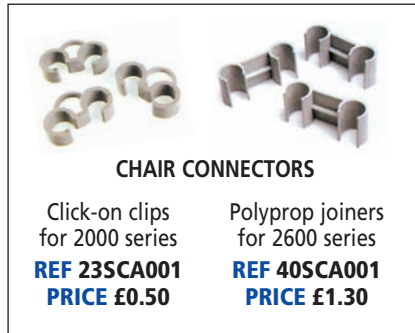

2000 Series Chair

- ✓ A stylish lightweight polypropylene folding chair. The ultimate design in low cost seating
- Contoured back enhances appearance and provides additional comfort and support
- Double rivetted rear cross-brace provides added strength and stops the rear legs sinking in the ground in outdoor conditions
- Seat ht 450mm. Overall 870H x 450W x 550D

- Blue REF 01SCF006
- Burgundy REF 01SCF007
- Charcoal REF 01SCF008

PRICE £128.00 per carton of 8

2600 Series Chair

- ✓ The fan shape design of the back-rest makes this chair one of the most comfortable on the market today
- The deep contoured back-rest provides good support and exceptional comfort
- Wider seat for better comfort
- Seat ht 450mm. Overall 870H x 470W x 540D.

- Blue REF 01SCF022
- Burgundy REF 01SCF023
- Charcoal REF 01SCF024

PRICE £90.00 per carton of 4

All Chairs Feature

- ✓ 5 Year Warranty
- Breathable fan shaped back-rest
 - Convenient hand-hold at the top of the chair for ease of handling
 - Grey frames as standard
- Snap-together links to make rows
- Tested to BS4875-1 level 4 (2000 series)
- Tested to BS4875-1 level 5 (2600 series)

NOTE: We recommend the use of two clips to link chairs, one at the top and the other at the foot end.

2600 Series Upholstered Chair

- ✓ All the 2600 series benefits, with an upholstered seat to provide extra comfort and style
- 2600 series chairs feature double leg links for added strength and stability