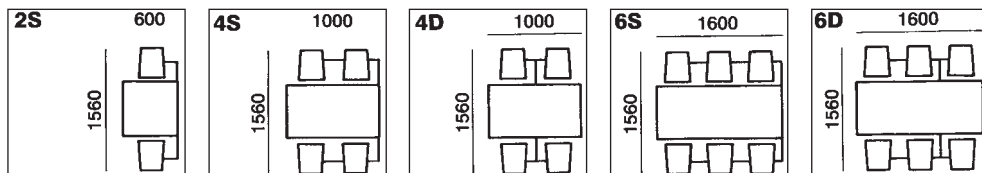

Fast Food Units

✓ Durable easy clean modules

- Choice of seating styles

2-Seat
Single Entry
Beech
Table Top
MIL2S £314

4-Seat
Single Entry
Beech
Table Top
MIL4S £446

4-Seat
Double Entry
Beech
Table Top
MIL4D £446

6-Seat
Single Entry
Beech
Table Top
MIL6S £663

6-Seat
Double Entry
Beech
Table Top
MIL6D £663