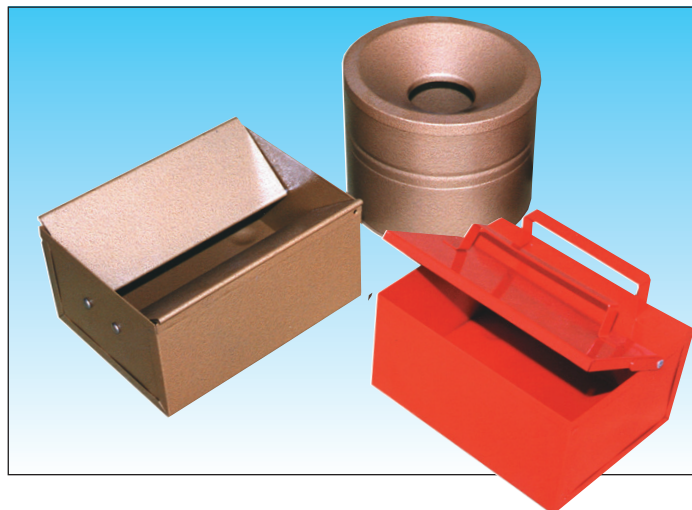

Cigarette & Waste Bins

Ash & Litter Bins

- ✓ Useful in a variety of locations such as reception, entrances, smoking areas
- All steel construction • 560H x 230mm dia

BODY COLOUR	GOLD TOP		SILVER TOP	
	ORDER REF	PRICE	ORDER REF	PRICE
GOLD	ASH035/GG	£59.00	ASH035/GS	£59.00
BLACK	ASH035/BG	£59.00	ASH035/BS	£59.00

Cigarette Floor Bins

- | | | |
|---|---|--|
| Rectangular Bin <ul style="list-style-type: none"> • Bronze finish • Hinged flaps • 130H x 270W x 230D REF ASH038
PRICE £31.60 | Circular Bin <ul style="list-style-type: none"> • Gold finish • Lift-off top • 180H x 230Dia REF ASH039
PRICE £31.60 | Safety Collecting Bin for cigarettes <ul style="list-style-type: none"> • Red powder coated • 160H x 260W x 210D REF ASH040/R
PRICE £34.10 |
|---|---|--|

Wall Mounted Ashtray

- Suitable for internal or external use
 - Galvanised steel, dark grey polyester coated
 - Easy lift-off to empty
 - Dimensions 550H x 120W x 50Dmm
- REF 58887 PRICE £85.00**

Fire Expire Bins

- ✓ Unique, attractive and ideal for paper waste
- All steel construction • Please specify colour when ordering

How Does It Work?

The paper catches fire, the lid directs the rising gasses back into the container - oxygen supply is cut off and fire is smothered