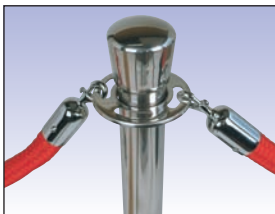

Prestige Rope Barriers

**Classic Posts**

✓ 4-way rope connection

- Robust stainless steel construction
- 970mm high x 64mm dia post, with connector ring
- 320mm dia weighted base
- Weight 7kg
- Compatible with sprung hooks only

Stainless Steel

REF STCHC PRICE £57.00

Brass

REF STBRC PRICE £64.00

**RAPID DELIVERY**

**★ BEST ★ SELLERS**

**Executive Posts**

- Two heavily plated finishes
- 1m high x 50mm dia post with black cap
- 350mm dia weighted base
- Twin eyelets accept rope or rail hooks
- Weight 5kg

Polished Chrome

REF STCH PRICE £62.00

Polished Brass

REF STBR PRICE £69.00

**Deluxe Posts**

- Traditional style for elegant locations
- Turned brass & chrome decorative finial
- 1m high x 38mm diameter post
- Extra heavy 350mm dia base
- Weight 9kg