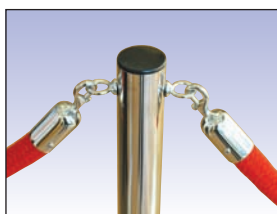

Prestige Rope Barriers

Classic Posts

✓ 4-way rope connection

- Robust stainless steel construction
- 970mm high x 64mm dia post, with connector ring
- 320mm dia weighted base
- Weight 7kg
- Compatible with sprung hooks only

Stainless Steel

REF STCHC PRICE £57.00

Brass

REF STBRC PRICE £64.00

RAPID DELIVERY

★ BEST ★ SELLERS

Executive Posts

- Two heavily plated finishes
- 1m high x 50mm dia post with black cap
- 350mm dia weighted base
- Twin eyelets accept rope or rail hooks
- Weight 5kg

Polished Chrome

REF STCH PRICE £62.00

Polished Brass

REF STBR PRICE £69.00

Deluxe Posts

- Traditional style for elegant locations
- Turned brass & chrome decorative finial
- 1m high x 38mm diameter post
- Extra heavy 350mm dia base
- Weight 9kg