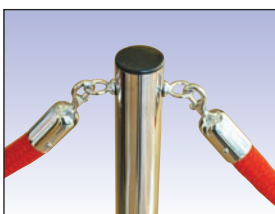

Prestige Rope Barriers

**Classic Posts**

✓ 4-way rope connection

- Robust stainless steel construction
- 970mm high x 64mm dia post, with connector ring
- 320mm dia weighted base
- Weight 7kg
- Compatible with sprung hooks only

Stainless Steel

REF STCHC PRICE £57.00

Brass

REF STBRC PRICE £64.00

**RAPID DELIVERY**

**★ BEST ★ SELLERS**

**Executive Posts**

- Two heavily plated finishes
- 1m high x 50mm dia post with black cap
- 350mm dia weighted base
- Twin eyelets accept rope or rail hooks
- Weight 5kg

Polished Chrome

REF STCH PRICE £62.00

Polished Brass

REF STBR PRICE £69.00

**Deluxe Posts**

- Traditional style for elegant locations
- Turned brass & chrome decorative finial
- 1m high x 38mm diameter post
- Extra heavy 350mm dia base
- Weight 9kg