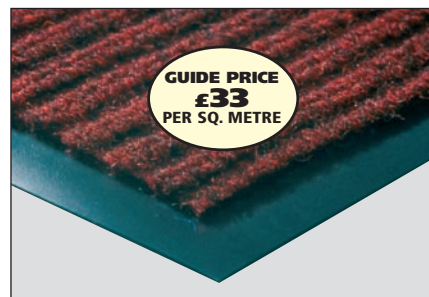

COLOURS

DIMENSIONS (mm)	ORDER REF	PRICE
900 x 600	CH0001	£21.80
1500 x 900	CH0002	£56.00
1800 x 1200	CH0003	£89.00

DIMENSIONS (mm)	ORDER REF	PRICE
900 x 600	TR0001	£17.80
1500 x 900	TR0002	£44.40
1800 x 1200	TR0003	£71.00
1200 x 900	TR0004	£35.50

Specify colour when ordering!