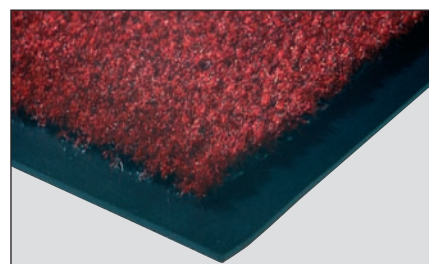

Entrance Mats

★ NEW ★  
PRODUCT

**Enviromat**

- ✓ Manufactured using 100% recycled materials
- Heavy recycled rubber backing minimises movement on carpet and hard floor surfaces
  - UV and fade resistant polyester carpet
- Raised pattern removes dirt and debris whilst trapping it in the mat preventing dirt migration

**Entraplush**

- ✓ Economy mat that looks good
- ✓ Traps dirt & debris
  - Protects interior floors
  - Slip resistant
  - Quick-drying, 'crush resistant' carpet surface
  - Made from 100% continuous filament olefin
    - Stain resistant PVC backing
- Suitable for indoor areas - light to medium use

COLOURS

COLOURS

| DIMENSIONS (mm) | ORDER REF | PRICE  |
|-----------------|-----------|--------|
| 600 x 900       | EM0001    | £22.10 |
| 900 x 1500      | EM0002    | £55.00 |
| 1200 x 1800     | EM0003    | £88.00 |

COLOURS

**Tough Rib**

- ✓ Traps moisture from shoes making smooth floors pedestrian safe
- ✓ Protects carpet and floor from foot traffic damage
- Heavy-duty ribbed carpet provides 'channels' to capture dirt & debris
- 100% solution dyed polypropylene fibre carpet surface
- Non-staining vinyl backing