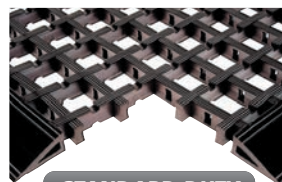

- COLOURS**
- BLACK/BLUE
 - BLACK/RED
 - BLACK/BROWN
 - BLACK/STEEL

RAPID DELIVERY
ON SELECTED ITEMS

Cobascape

- ✓ Hard-wearing raised surface scrapes dirt from shoes
- ✓ Provides a sure footing in wet, greasy or oily conditions
 - Holds up to 2.6 litres/m² or 1.5kg of dry dust/m²
- Manufactured from 100% nitrile - suitable for outdoor or indoor use
 - Machine washable for additional convenience
 - Supplied with safety bevelled edges

DIMENSIONS (mm)	ORDER REF	PRICE
850 x 600	LM0001	£34.00
1200 x 850	LM0004	£68.00
1500 x 850	LM0002	£81.00
1750 x 1150	LM0003	£130.00

DIMENSIONS (mm)	ORDER REF	PRICE
850 x 750	CS010001	£49.00
1400 x 850	CS010002	£91.00
3000 x 850	CS010003	£195.00
1700 x 1100	CS010004	£150.00

STANDARD DUTY

22mm x 22mm hole size

HEAVY DUTY

22mm x 10mm hole size

Premier Plus & Track

- ✓ Manufactured using 80% recycled material
- Flexible PVC tile with high quality carpet insert
- Entrance system designed to scrape dirt and absorb moisture
- Suitable for both indoor use and external covered areas
 - Ideal for insertion into foot wells
 - Easily cleaned, simply roll up and vacuum
 - Easy to cut and trim to any shape
 - Size: 300 x 450mm • Thickness: 15mm

COLOURS: Black/Charcoal Black/Grey
PREMIER PLUS REF DT0/0001 PRICE £21.60
 COLOURS: Blue, Brown, Anthracite
PREMIER TRACK REF PT/01 PRICE £22.20

Entramat

- ✓ Cross-ribbed surface scrapes dirt from shoes
- ✓ Debris falls through open holes and can be swept away with ease
 - Easy to clean - simply hose down
- Supplied with safety bevelled edge to protect against tripping
 - Ramped edging allows wheeled access
- Ideal for indoor or outdoor use in busy pedestrian areas
 - Available in standard and heavy duty
- Made from hard wearing interwoven flexible PVC extrusions