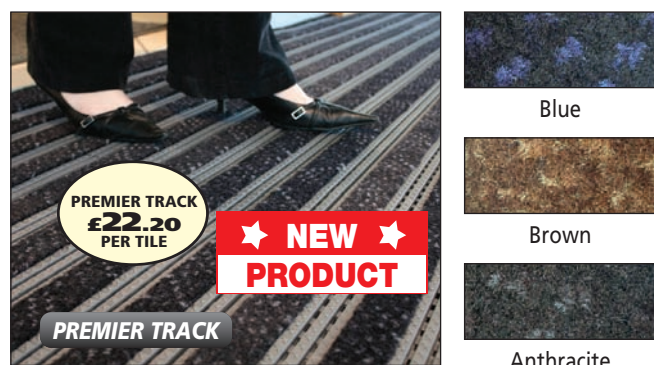

- COLOURS**
- BLACK/BLUE
 - BLACK/RED
 - BLACK/BROWN
 - BLACK/STEEL

RAPID DELIVERY
ON SELECTED ITEMS

Cobascape

- ✓ Hard-wearing raised surface scrapes dirt from shoes
- ✓ Provides a sure footing in wet, greasy or oily conditions
 - Holds up to 2.6 litres/m² or 1.5kg of dry dust/m²
- Manufactured from 100% nitrile - suitable for outdoor or indoor use
 - Machine washable for additional convenience
 - Supplied with safety bevelled edges

STANDARD DUTY

22mm x 22mm hole size

HEAVY DUTY

22mm x 10mm hole size

Premier Plus & Track

- ✓ Manufactured using 80% recycled material
- Flexible PVC tile with high quality carpet insert
- Entrance system designed to scrape dirt and absorb moisture
- Suitable for both indoor use and external covered areas
 - Ideal for insertion into foot wells
 - Easily cleaned, simply roll up and vacuum
 - Easy to cut and trim to any shape
 - Size: 300 x 450mm • Thickness: 15mm

COLOURS: Black/Charcoal Black/Grey
PREMIER PLUS REF DT0/0001 PRICE £21.60
 COLOURS: Blue, Brown, Anthracite
PREMIER TRACK REF PT/01 PRICE £22.20

Entramat

- ✓ Cross-ribbed surface scrapes dirt from shoes
- ✓ Debris falls through open holes and can be swept away with ease
 - Easy to clean - simply hose down
- Supplied with safety bevelled edge to protect against tripping
 - Ramped edging allows wheeled access
- Ideal for indoor or outdoor use in busy pedestrian areas
 - Available in standard and heavy duty
- Made from hard wearing interwoven flexible PVC extrusions