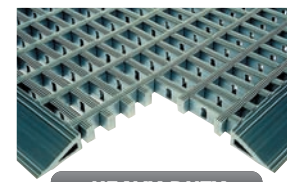

- COLOURS**
- BLACK/BLUE
 - BLACK/RED
 - BLACK/BROWN
 - BLACK/STEEL

RAPID DELIVERY
ON SELECTED ITEMS

Cobascape

- ✓ Hard-wearing raised surface scrapes dirt from shoes
- ✓ Provides a sure footing in wet, greasy or oily conditions
 - Holds up to 2.6 litres/m² or 1.5kg of dry dust/m²
- Manufactured from 100% nitrile - suitable for outdoor or indoor use
 - Machine washable for additional convenience
 - Supplied with safety bevelled edges

DIMENSIONS (mm)	ORDER REF	PRICE
850 x 600	LM0001	£34.00
1200 x 850	LM0004	£68.00
1500 x 850	LM0002	£81.00
1750 x 1150	LM0003	£130.00

DIMENSIONS (mm)	ORDER REF	PRICE
850 x 750	CS010001	£49.00
1400 x 850	CS010002	£91.00
3000 x 850	CS010003	£195.00
1700 x 1100	CS010004	£150.00

STANDARD DUTY

22mm x 22mm hole size

HEAVY DUTY

22mm x 10mm hole size

Premier Plus & Track

- ✓ Manufactured using 80% recycled material
- Flexible PVC tile with high quality carpet insert
- Entrance system designed to scrape dirt and absorb moisture
- Suitable for both indoor use and external covered areas
 - Ideal for insertion into foot wells
 - Easily cleaned, simply roll up and vacuum
 - Easy to cut and trim to any shape
 - Size: 300 x 450mm • Thickness: 15mm

COLOURS: Black/Charcoal Black/Grey
PREMIER PLUS REF DT0/0001 PRICE £21.60
 COLOURS: Blue, Brown, Anthracite
PREMIER TRACK REF PT/01 PRICE £22.20

Entramat

- ✓ Cross-ribbed surface scrapes dirt from shoes
- ✓ Debris falls through open holes and can be swept away with ease
 - Easy to clean - simply hose down
- Supplied with safety bevelled edge to protect against tripping
 - Ramped edging allows wheeled access
- Ideal for indoor or outdoor use in busy pedestrian areas
 - Available in standard and heavy duty
- Made from hard wearing interwoven flexible PVC extrusions