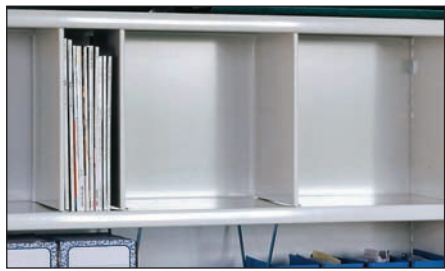

Capital Shelving Accessories

Lateral Filing Cradle

- To suit most popular sizes of lateral files

SIZES W x D (mm)	ORDER REF	PRICE
1000 x 300	CS/C/031	£20.50
1000 x 450	CS/C/032	£20.70

Full Height Dividers

- Secured with plastic plugs, each divider is adjustable on a 50mm pitch along the shelf
- Rolled front and rear edges for strength and protection

SIZES H x W (mm)	ORDER REF	PRICE
350 x 300	CS/C/025	£8.00
350 x 350	CS/C/026	£9.10
350 x 450	CS/C/027	£10.00
400 x 300	CS/C/028	£8.30
400 x 350	CS/C/029	£9.50
400 x 450	CS/C/030	£10.50

Telescopic Filing Cradle

- Maximise the bay depth and maintain 100% accessibility with a slide-out filing cradle
- Fitted into a 350mm deep bay

SIZES W x D (mm)	ORDER REF	PRICE
1000 x 350	CS/C/033	£171.00