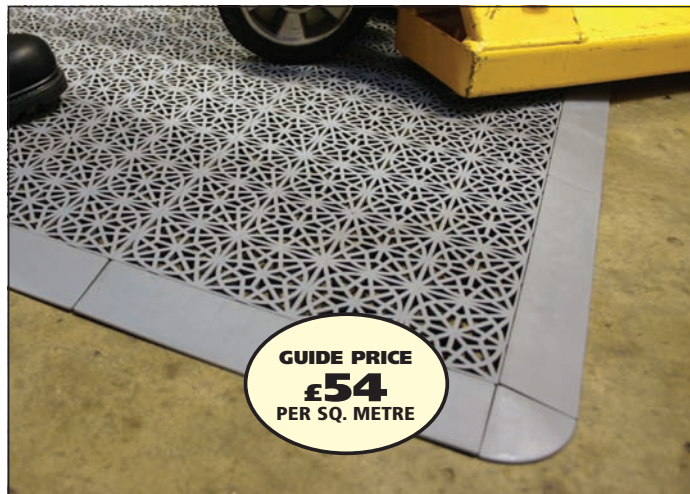

Modular Matting

GUIDE PRICE
£30
PER SQ. METRE

Flexi Deck

- ✓ Lightly textured non-slip surface
- ✓ Flexible PVC interlinking tile insulates cold surfaces and comfortable to walk on
- Suitability: Industrial and leisure applications such as shower areas
- Can easily be rolled up for cleaning purposes
- Bevelled edges and corner pieces are available
- Studs on underside assist drainage properties
- Colour: Black, grey, blue, red or green
- Thickness: 13mm

DESCRIPTION	QUANTITY	ORDER REF	PRICE
300 x 300mm TILE	9	FD0/0001	£23.70
300mm FEMALE EDGE	6	FD0/0002FP6	£10.00
300mm MALE EDGE	6	FD0/0002P6	£10.00
CORNER PIECE	4	FD0/0004	£2.50

GUIDE PRICE
£54
PER SQ. METRE

Tough Deck

- ✓ Designed to give an aesthetic appearance
- ✓ Extremely hard wearing polypropylene rigid tile
- Suitability: All wet and dry environments
- Liquid drains through holes to offer a dry floor surface
- Insulates feet from a cold floor
- Can withstand pallet trucks
- Bevelled edges, corner pieces and expansion joints for wall to wall coverage are available
- Colour: Black, grey, blue, red or green
- Thickness: 13mm

DESCRIPTION	QUANTITY	ORDER REF	PRICE
300 x 300mm TILE	9	TD0/0001	£43.50
300mm FEMALE EDGE	6	TD0/0002FP6	£15.20
300mm MALE EDGE	6	TD0/0002P6	£15.20
300mm FEMALE EDGE	3	TD0/0002FP3	£7.50
300mm MALE EDGE	3	TD0/0002P3	£7.50
300mm CORNER EDGE	4	TD0/0004	£2.50
300mm EXPANSION	3	TD0/0003	£15.90