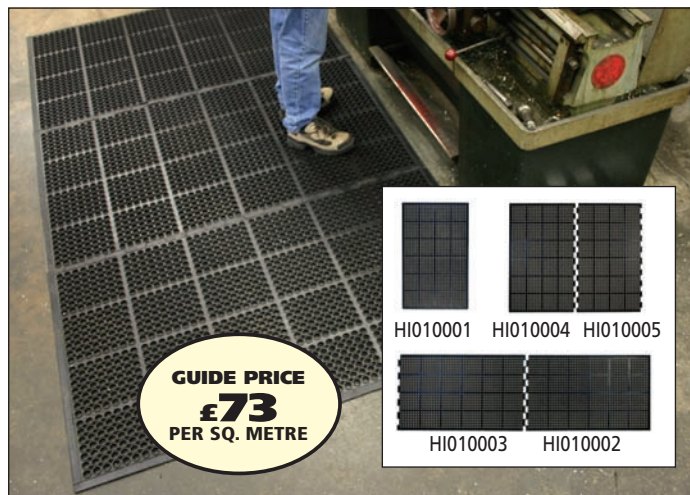

Tough Deck

- ✓ Designed to give an aesthetic appearance
- ✓ Extremely hard wearing polypropylene rigid tile
- Suitability: All wet and dry environments
- Liquid drains through holes to offer a dry floor surface
- Insulates feet from a cold floor
- Can withstand pallet trucks
- Bevelled edges, corner pieces and expansion joints for wall to wall coverage are available
- Colour: Black, grey, blue, red or green
- Thickness: 13mm

DESCRIPTION	QUANTITY	ORDER REF	PRICE
300 x 300mm TILE	9	TD0/0001	£43.50
300mm FEMALE EDGE	6	TD0/0002FP6	£15.20
300mm MALE EDGE	6	TD0/0002P6	£15.20
300mm FEMALE EDGE	3	TD0/0002FP3	£7.50
300mm MALE EDGE	3	TD0/0002P3	£7.50
300mm CORNER EDGE	4	TD0/0004	£2.50
300mm EXPANSION	3	TD0/0003	£15.90

GUIDE PRICE
£49
PER SQ. METRE

Comfortlok

- ✓ Provides fatigue relief and comfort during prolonged standing
- ✓ Can withstand high temperatures
- Suitability: Heavy duty industrial environments
- Hard wearing rubber and Nitrile, giving resistance to oils and grease
- Diamond surface provides excellent slip resistance
- Interlocking modules offer any length of matting in 700mm widths
- Thickness: 12.5mm
- Colour: Black

DESCRIPTION	ORDER REF	PRICE
700 x 800mm END	CL010001	£27.10
700 x 800mm MIDDLE	CL010002	£27.10
700 x 800mm EDGED ALL ROUND	CL010004	£27.10

GUIDE PRICE
£73
PER SQ. METRE

High Duty Mats

- ✓ A tough and comfortable anti-fatigue mat suitable for the most demanding applications
- ✓ Ribbed surface and smooth drainage holes ensure a firm footing even in wet and slippery conditions
- Moulded rubber compound mats interlock to provide coverage of any desired length, in both 900 and 1500mm widths
- Suitability: Wet, dry and high use areas where people stand at work
- Thickness: 12.5mm
- Colour: Black