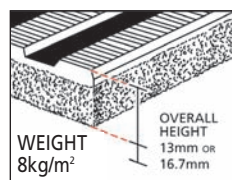

✓ For aisles, walkways and heavy traffic corridors

Flexitred is a smart and practical loose-lay flooring product which provides an instant solution to problem floors in heavy traffic areas within factories, offices and other commercial premises. Constructed from a continuous solid plasticised PVC sheet, it is smart, slip-resistant and comfortable to walk on.

ROLL DIMENSIONS W x L (m)	FULL ROLL		PER LINEAR METRE	
	REF	PRICE	REF	PRICE
1m x 10m	FLT100/10	£272.00	FLT100/M	£45.00

COLOURS ■ Blue ■ Grey ■ Black ■ Brown  
(Specify when ordering)

✓ Fused construction never de-laminates