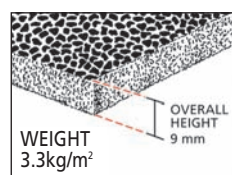

ROLL DIMENSIONS W x L (m)	FULL ROLL		PER LINEAR METRE	
	REF	PRICE	REF	PRICE
1m x 10m	FLT100/10	£272.00	FLT100/M	£45.00

COLOURS ■ Blue ■ Grey ■ Black ■ Brown  
(Specify when ordering)

✓ Fused construction never de-laminates

ZEDTRED is a combination of tried and tested hardwearing FLEXITRED with a fused backing of high molecular density foam. ZEDTRED is truly the ultimate heavy duty anti-fatigue mat.

- Channelled slip-resistant surface dissipates light spillages
- Scuff resistant wear layer
- Hardwearing, maintenance free

FOAM CUSHION	OVERALL THICKNESS	ROLL SIZE W x L (m)	FULL ROLL		PER LINEAR METRE	
			REF	PRICE	REF	PRICE
9mm DEEP	13mm	1m x 10m	ZT90	£594.00	ZT90/M	£83.00

COLOURS ■ Blue ■ Grey (Specify when ordering)

✓ Long lasting and does not deaden