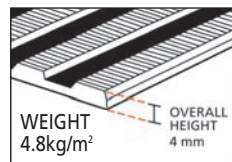

✓ For aisles, walkways and heavy traffic corridors

Flexitred is a smart and practical loose-lay flooring product which provides an instant solution to problem floors in heavy traffic areas within factories, offices and other commercial premises. Constructed from a continuous solid plasticised PVC sheet, it is smart, slip-resistant and comfortable to walk on.