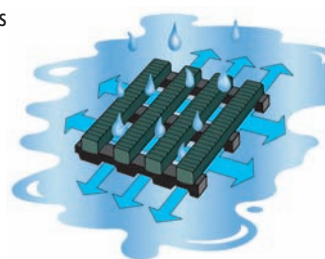

**GUIDE PRICE**  
**£46**  
**SQ METRE**

✓ Warm, comfortable & provides effective water drainage

Made from strong, flexible PVC sections in a grid formation. HERONRIB 2000 provides effective drainage for large amounts of water. It has an embossed slip-resistant surface which is comfortable to stand on, even when barefooted. Ideal for changing rooms, around pools and in showers and all wet-side areas.

- Efficient drainage matting, non-porous and easy to clean
- With anti-bacterial additives
- Simple to cut to length and to shape
- Effective inside and outdoors for barefoot use
- Contours to uneven floor surfaces
- Hardwearing, long lasting and maintenance free

ROLL DIMENSIONS W x L (m)	FULL ROLL		PER LINEAR METRE	
	REF	PRICE	REF	PRICE
500mm x 10m	HR2050/10	£257.00	HR2050/M	£44.60
1000mm x 10m	HR2100/10	£454.00	HR2100/M	£67.00

**COLOURS** ■ INDOOR USE ONLY! ■ Oxford ■ Ocean ■ Green ■ Grey (Specify when ordering)

✓ Slip resistant, shock absorbing floor covering

Herontred is an ideal safe loose lay floor covering for exercise rooms, creches and inside play areas. The 16mm vulcanised rubber tiles interlock to provide an excellent cushioning surface that protects any hard ceramic, parquet or concrete sub floor.