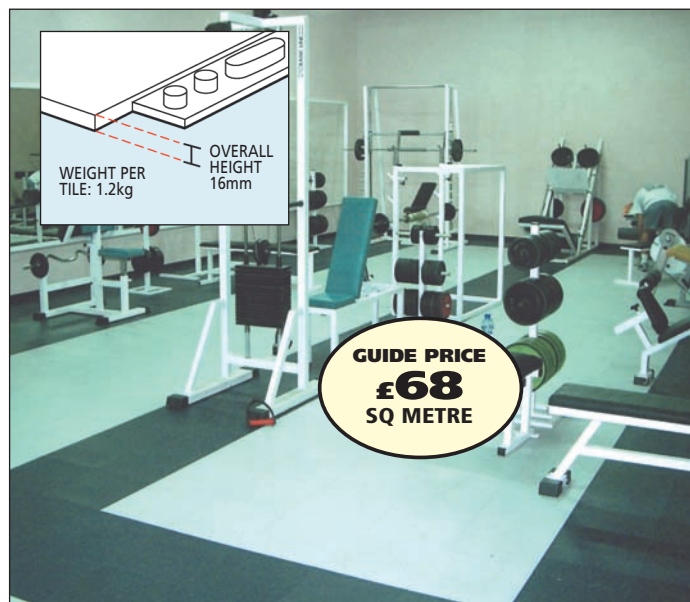

GUIDE PRICE
£68
SQ METRE

1. **Dimpled Surface Colours** ■ Ocean Blue ■ Oxford Blue ■ Black ■ Mulberry Red ■ Holly Green ■ Plum Red ■ Orange ■ Grey
2. **Marbled Surface Colours** ■ Azul ■ Celeste ■ Naranja ■ Gris ■ Marron ■ Haya ■ Menta ■ Rojo