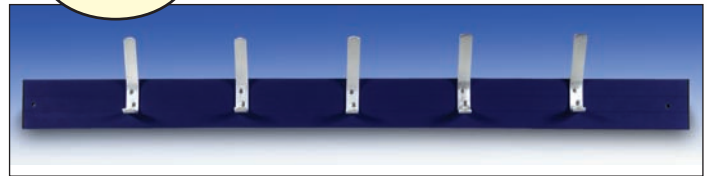

#### Double Sided Cloakroom Benches

- 1800H x 800Dmm
- Seats 450mm high

LENGTH (mm)	HOOKS	ORDER REF	PRICE
1000	10	C1080D	£293.00
1200	12	C1280D	£346.00
1500	14	C1580D	£432.00
1800	18	C1880D	£516.00
2000	20	C2080D	£568.00

Double Sided Cloakroom Bench with Rack

**C1080D**  
**£293**

**WR1000**  
**£51**

Wall Rack

DIMENSIONS L x D (mm)	HOOKS	ORDER REF	PRICE
1000 x 70	5	WR1000	£51.00
1200 x 70	6	WR1200	£54.00
1500 x 70	7	WR1500	£58.00
1800 x 70	9	WR1800	£64.00
2000 x 70	10	WR2000	£70.00