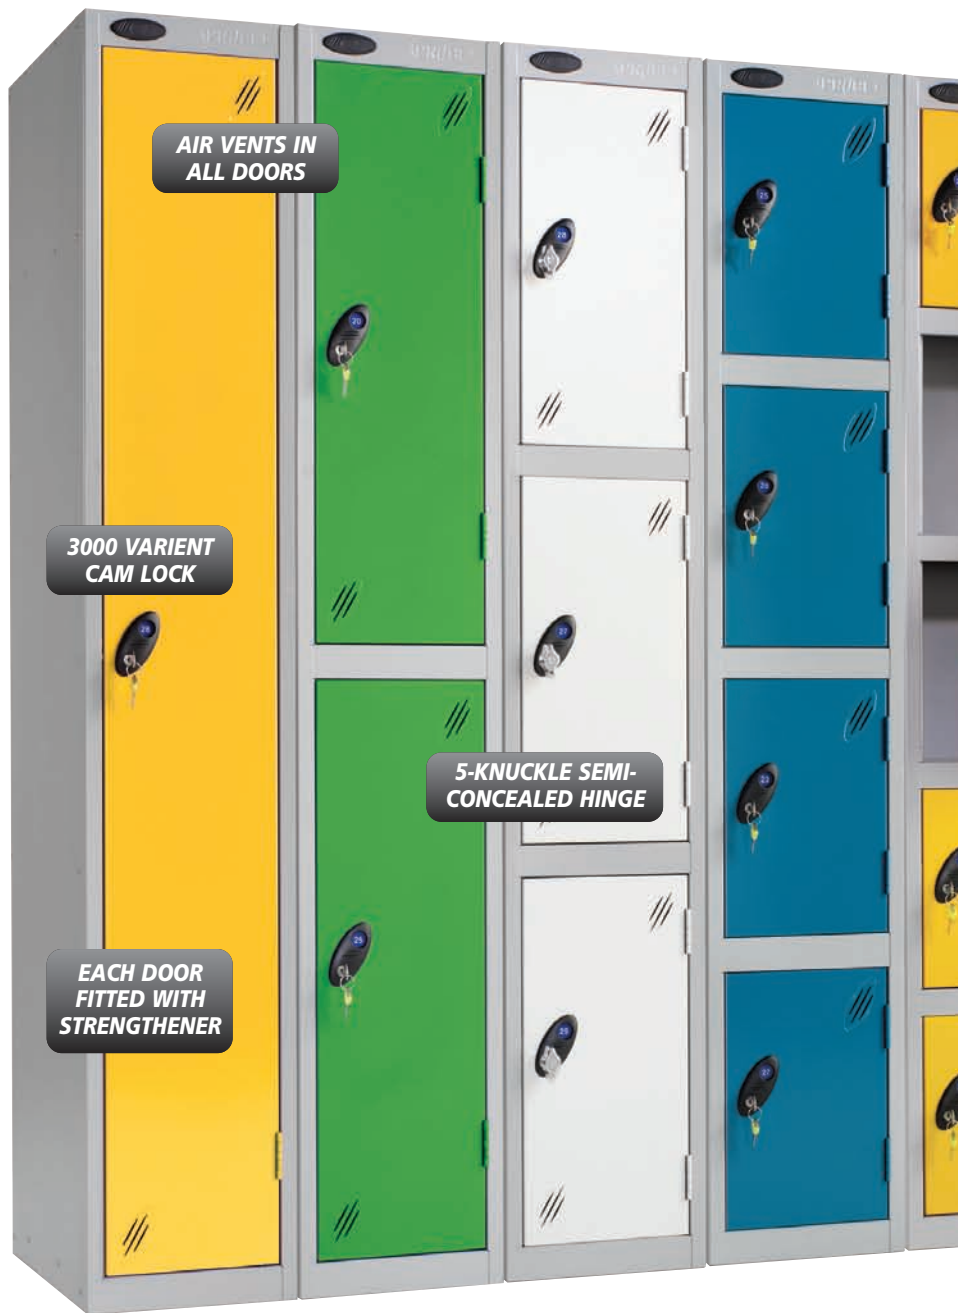

# Lockers

L O C K E R S

- Robust construction
- Vent system within each door
- Top shelf in single lockers
- Double coat hooks in singles and two tier
- Through the door cam locks
- Probe lockers are 1780mm high
- Sealed compartment with plinth

**LOCKERS FROM £66**

**3 year GUARANTEE**

CARCASS COLOURS	
<input type="checkbox"/>	Smoke white
<input type="checkbox"/>	Silver grey
<input type="checkbox"/>	Black
DOOR COLOURS	
<input type="checkbox"/>	Smoke white
<input type="checkbox"/>	Silver grey
<input type="checkbox"/>	Yellow
<input type="checkbox"/>	Green
<input type="checkbox"/>	Red
<input type="checkbox"/>	Blue