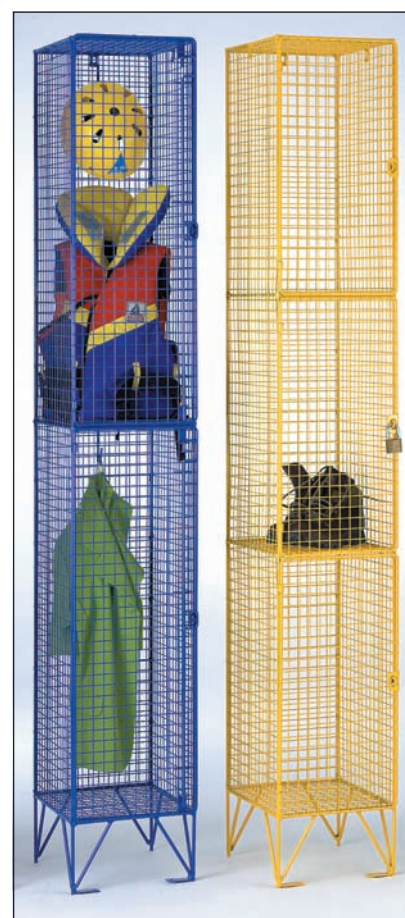

## Mesh Lockers

## Full Height Mesh Lockers

- ✓ Wire mesh lockers provide visible but secure storage
- ✓ The most economical way to purchase lockers is in nests or multi compartments
- ✓ May be hosed down for total cleaning
  - Single and two door lockers have 3 point locking and coat hooks as standard
  - Manufactured from 25 x 25 x 2.5mm weld mesh on 8mm rod frame
  - Available in nest of 1, 2 or 3
- All lockers are fitted with 150mm high legs
  - Doors accept padlocks - not included
- Electroplated zinc with clear coat of lacquer

## Colour Coated Lockers

- ✓ All mesh lockers are available with powder coated finish Red / Blue / Yellow / Green
- Prices are as zinc plated models, but delivery may take longer – please enquire

## Full Height Wire Mesh Lockers

DESCRIPTION	DIMENSIONS H x W x D (mm)	SINGLE		NEST OF TWO		NEST OF THREE	
		ORDER REF	PRICE	ORDER REF	PRICE	ORDER REF	PRICE
SINGLE DOOR	1980 x 305 x 305	010BZP0002	£117.00	010BZP0004	£209.00	010BZP0006	£304.00
SINGLE DOOR	1980 x 305 x 457	010BZP0014	£127.00	010BZP0016	£229.00	010BZP0018	£335.00
TWO COMPARTMENT	1980 x 305 x 305	010BZP0020	£122.00	010BZP0022	£222.00	010BZP0024	£324.00
TWO COMPARTMENT	1980 x 305 x 457	010BZP0032	£135.00	010BZP0034	£248.00	010BZP0036	£362.00
FOUR COMPARTMENT	1980 x 305 x 305	010BZP0056	£138.00	010BZP0058	£254.00	010BZP0060	£373.00
FOUR COMPARTMENT	1980 x 305 x 457	010BZP0068	£151.00	010BZP0070	£283.00	010BZP0072	£415.00
SIX COMPARTMENT	1980 x 305 x 305	010BZP0074	£158.00	010BZP0076	£300.00	010BZP0078	£442.00
SIX COMPARTMENT	1980 x 305 x 457	010BZP0086	£174.00	010BZP0088	£329.00	010BZP0090	£485.00