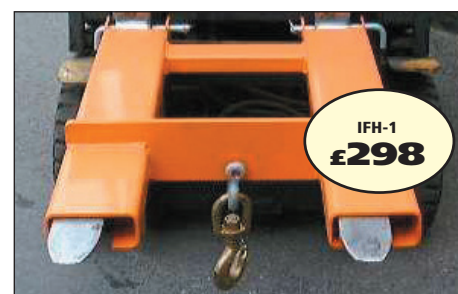

* Please consult us for intermediate load centre ratings

Fork Mounted Sweepers

- ✓ Quick and easy solution for tidying your warehouse or yard
- ✓ An excellent solution to re-heaping your granule product ie. sand and top soil
 - Polyester powder coated bright orange for safety
 - 9 removable/interchangeable nylon brushes
 - Zinc plate thumb screws for safe attachment to truck
- Brush widths 1500mm & 2450mm • Max fork size 150mm x 60mm • Fork spread 683mm

1500mm Sweeper
REF IFMS-1500 PRICE £621.00

2450mm Sweeper
REF IFMS-2450 PRICE £969.00

Fork Mounted Hooks

- ✓ An economical and safe method of converting a forklift truck into a mini mobile crane.
 - Zinc plated fork heel pins for safe attachment to truck
- Supplied complete with safety swivel hook and bow shackle for immediate use
 - Polyester powder coated bright orange for safety