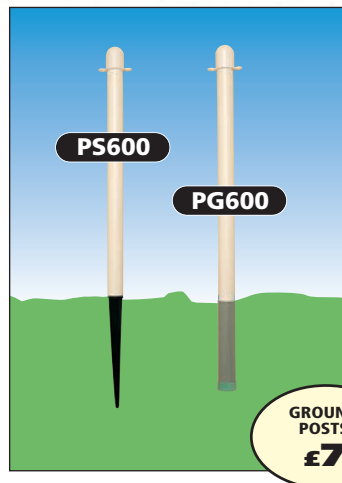

Signholders

- Extruded in durable and colourful UV stabilised plastic
- Complete with twin post mounting clips
  - Accept A4 and metric signs sizes up to 5mm thickness
- Available In red, white, black or yellow

VA4H
£16

Vertical 200 x 150mm Signholder
REF V200150H PRICE £12.00 (each)

Vertical A4 Signholder
REF VA4H PRICE £16.00 (each)

Horizontal 150 x 200mm Signholder
REF H150200H PRICE £12.00 (each)

RAPID DELIVERY

CHAINS FROM
£1.76
per metre

GROUND POSTS
£7

Ground Mounting Plastic Posts

- Weatherproof all plastic construction
- 600mm above ground x 40mm diameter
- Suit all chains, particularly decorative designs
- Recommended distance between posts = 1.5m

PS600

- With 270mm long spike, for semi-permanent use in turf, park and show areas

REF PS600 PRICE £7.00

PG600

- For turf or concrete, 200mm deep socket allows easy lifting for mowing or access

REF PG600 PRICE £7.00

Decorative Plastic Chains - white only

DESCRIPTION	EXTERNAL LINK DIMS (mm)	ORDER REF	PRICE
6mm CROSS LINK PLASTIC CHAIN, 25m PACK	40 x 22	PC6CL	£44.00
8mm CROSS LINK PLASTIC CHAIN, 25m PACK	55 x 30	PC8CL	£55.00