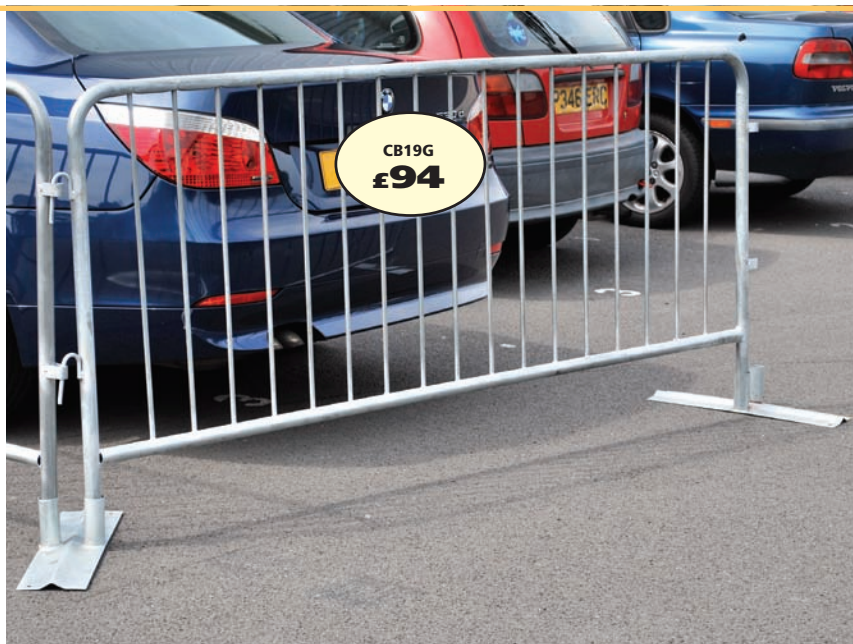

FLAT FOOT
ELIMINATES
TRIP HAZARD