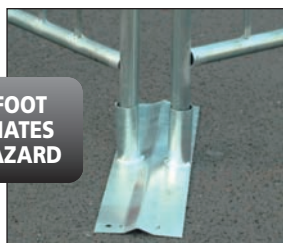

FLAT FOOT
ELIMINATES
TRIP HAZARD