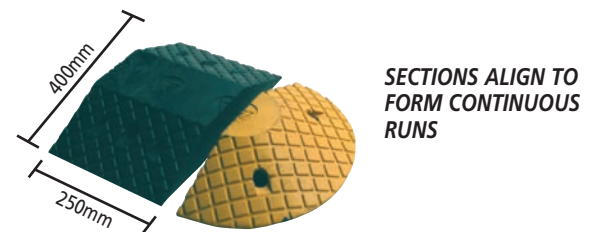

Speed Ramps

10mph Regular Speed Ramps

- ✓ Safe and effective 10mph speed control
- ✓ Easy to install and relocate
- Recycled rubber moulded sections
- High visibility yellow and black ramps
- Cats' eyes for night time safety, mid section only
- Tapered ends neatly complete a run

DESCRIPTION	HEIGHT (mm)	WIDTH ALONG RAMP (mm)	DEPTH ACROSS RAMP (mm)	COLOUR	WEIGHT (KG)	ORDER REF	PRICE
10MPH RAMP SECTION	50	500	350	YELLOW	8.0	CSR1Y	£32.00
	50	500	350	BLACK	8.0	CSR1K	£32.00
TAPERED END	50	175	350	YELLOW	1.9	CSR3Y	£30.00
	50	175	350	BLACK	1.9	CSR3K	£30.00

RAPID DELIVERY

Heavy Duty 5mph Speed Ramps

- ✓ For maximum speed reduction
- ✓ Steep profile dictates 5mph speed control
- Recycled rubber moulded sections
- High visibility yellow and black
- Cats' eyes for night time safety in mid section only
- Tapered ends for neat completion of runs