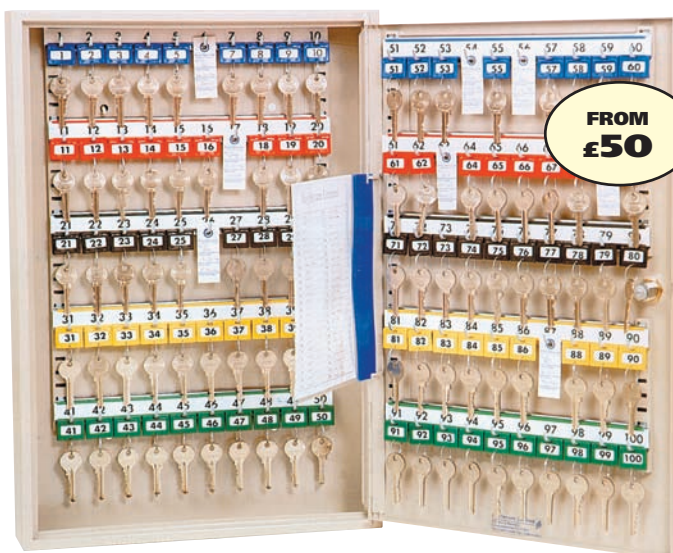

CAPACITY	DIMENSIONS H x W x D (mm)	ORDER REF	PRICE
24 KEYS	320 x 210 x 50	KB8701	£25.00
32 KEYS	382 x 278 x 50	KB8702	£29.00
48 KEYS	556 x 278 x 50	KB8703	£49.00
72 KEYS	453 x 378 x 50	KB8704	£69.00
96 KEYS	588 x 376 x 50	KB8705	£79.00
120 KEYS	710 x 376 x 50	KB8706	£89.00

RAPID DELIVERY

FROM £30.50

Budget Key Security Cabinets

- ✓ Ideal for the home or office

- Sturdy powder coated finish
- Fixed hook bars
- Security cylinder
- Supplied with colour coded key tags
- 48-100 key models have a square construction with removable control index

CAPACITY	DIMENSIONS H x W x D (mm)	ORDER REF	PRICE
20 KEYS	255 x 190 x 70	FH20	£30.50
30 KEYS	305 x 230 x 70	FH30	£34.20
42 KEYS	305 x 230 x 70	FH42	£45.00
48 KEYS	355 x 300 x 80	FH48	£63.00
64 KEYS	450 x 300 x 80	FH64	£76.00
100 KEYS	550 x 380 x 80	FH100	£111.00

FROM £50

CAPACITY	DIMENSIONS H x W x D (mm)	ORDER REF	PRICE
20 KEYS	255 x 225 x 80	KSC20	£50.00
30 KEYS	310 x 225 x 80	KSC30	£60.00
50 KEYS	350 x 380 x 80	KSC50	£95.00
80 KEYS	450 x 380 x 80	KSC80	£127.00
100 KEYS	550 x 380 x 80	KSC100	£155.00
150 KEYS	550 x 380 x 140	KSC150	£215.00
200 KEYS	550 x 380 x 140	KSC200	£247.00
250 KEYS	550 x 380 x 205	KSC250	£292.00
300 KEYS	550 x 380 x 205	KSC300	£327.00
400 KEYS	550 x 730 x 140	KSC400	£441.00
500 KEYS	550 x 730 x 205	KSC500	£509.00
600 KEYS	550 x 730 x 205	KSC600	£576.00